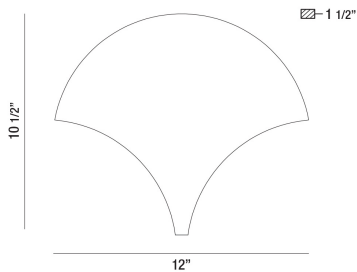

### PRODUCT DETAILS

No.	:	35708-032
Product Color	:	GOLD
Product Material	:	METAL
Shade / Accent Colour	:	WHITE
Shade / Accent Material	:	ACRYLIC
Width	:	12"
Height	:	10.5"
Ext	:	1.5"
Weight	:	2.9lbs

### TECHNICAL DETAILS

Canopy / Backplate Length	:	12"
Canopy / Backplate Width	:	10.44"
Mounting	:	Up or Down
Location	:	DRY
Approval	:	