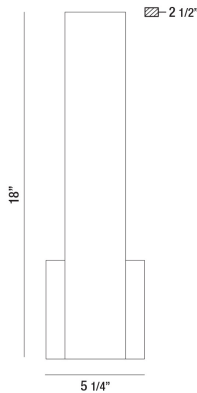

ANNETTE, WALL MOUNT

PRODUCT DETAILS

No.	:	35703-013
Product Color	:	WHITE
Product Material	:	METAL
Shade / Accent Colour	:	WHITE
Shade / Accent Material	:	ACRYLIC
Width	:	5.25"
Height	:	18"
Ext	:	2.5"
Weight	:	2lbs

LIGHT SOURCE DETAILS

Light Source Type	:	INTEGRATED LED
Input Voltage	:	120V
Total Wattage	:	18W
Total Lumen	:	1320lm
Kelvin	:	3000K
CRI	:	90+
Dimmable	:	Yes

Options Available

ITEM NO.	FINISH	SHADE
35703-013	WHITE	WHITE
35703-020	BLACK	WHITE
35703-037	CHAMPAGNE	WHITE
35703-044	GOLD	WHITE
35703-051	ALUMINUM	WHITE

TECHNICAL DETAILS

Canopy / Backplate Length	:	5.25"
Canopy / Backplate Height	:	0.25"
Canopy / Backplate Width	:	5.25"
Mounting	:	Up
Location	:	DRY
Approval	:	

PROJECT INFORMATION

Job Name: Date: Type:

Comments: