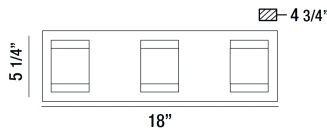

SEATON, 18" VANITY LIGHT

PRODUCT DETAILS

No.	:	35685-012
Product Color	:	CHROME
Product Material	:	METAL
Shade / Accent Colour	:	CLEAR
Shade / Accent Material	:	CRYSTAL-LIKE GLASS
Width	:	18"
Height	:	5.25"
Ext	:	4.75"
Weight	:	6.8lbs

LIGHT SOURCE DETAILS

Light Source Type	:	INTEGRATED LED
Input Voltage	:	120V
Total Wattage	:	30W
Total Lumen	:	2400lm
Kelvin	:	3000K
CRI	:	90
Dimmable	:	Yes

Options Available

ITEM NO.	FINISH	SHADE
35685-012	CHROME	CLEAR

TECHNICAL DETAILS

Canopy / Backplate Length	:	18"
Canopy / Backplate Height	:	1.25"
Canopy / Backplate Width	:	5.25"
Location	:	DAMP
Approval	:	

PROJECT INFORMATION

Job Name: Date: Type:

Comments: