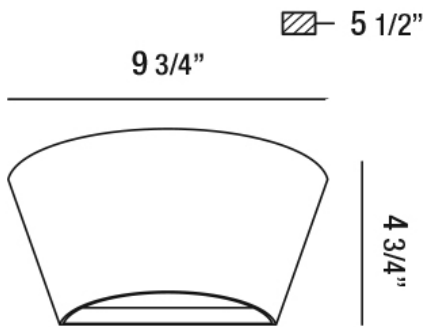

Options Available

ITEM NO.	FINISH	SHADE
34175-019	Marine Grey	
34175-026	Graphite Grey