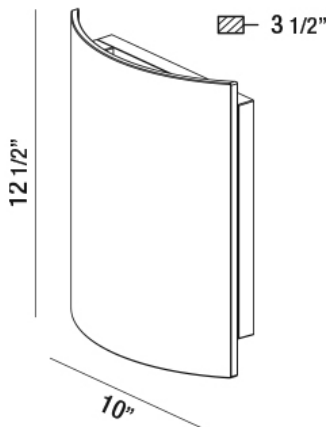

Options Available

ITEM NO.	FINISH	SHADE
34174-012	Marine Grey	
34174-029	Graphite Grey