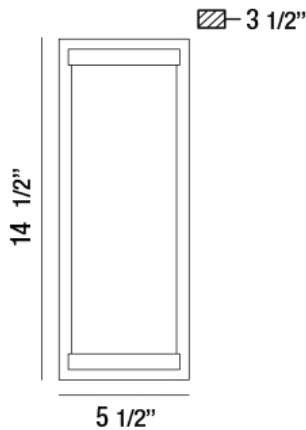

PARADISO, LARGE RECT OUTDOOR LED WALLMOUNT

Product Details

Item No.	:	34138-014
Finish	:	Chrome
Shade	:	Clear Bubble
Width	:	5.5"
Height	:	14.5"
Est. Weight	:	10.12 lbs
IP Rating	:	20
Approval	:	cETLus

BULB DETAILS

ITEM NO.	FINISH	SHADE
34138-014	Chrome	Clear Bubble

TECHNICAL DETAILS

Canopy Length	:	5.5"
Canopy Width	:	14.5"
Canopy Height	:	1.25"
Driver	:	Ek-top

PROJECT INFORMATION

Job Name: Date: Type:

Comments: