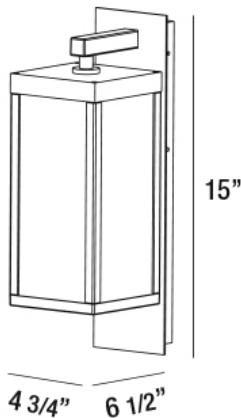

34125, LED OUTDOOR WALL MOUNT,

Product Details

Item No.	:	34125-014
Finish	:	Graphite Grey
Shade	:	Clear
Width	:	4.75"
Height	:	15"
Max Extension	:	6.5"
Est. Weight	:	7.47 lbs
IP Rating	:	54
Approval	:	cULus

ITEM NO.	FINISH	SHADE
34125-014	Graphite Grey	Clear

TECHNICAL DETAILS

Canopy Width	:	1.25"
Canopy Diameter	:	4"
Canopy Height	:	15"
Driver	:	Royalux

PROJECT INFORMATION

Job Name: Date: Type:

Comments: