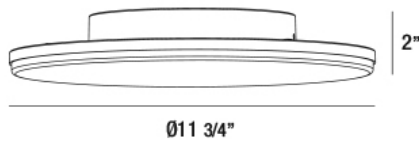

34118, ROUND OUTDOOR LED SURFACEMNT

Product Details

Item No.	:	34118-016
Finish	:	Graphite Grey
Shade	:	Frosted Acrylic
Diameter	:	11.75"
Height	:	2"
Est. Weight	:	4.75 lbs
IP Rating	:	65
Approval	:	cULus

BULB DETAILS

No. of Bulbs	:	1
Bulb Type	:	LED
Bulb Voltage	:	120V
Bulb Wattage	:	20W
Bulb Socket	:	LED
Input Voltage	:	120V
Lumens	:	2000lm
Kelvin	:	3000K
CRI	:	90++
Bulb Included	:	Yes

Options Available

ITEM NO.	FINISH	SHADE
34118-016	Graphite Grey	Frosted Acrylic

TECHNICAL DETAILS

Canopy Diameter	:	6.75"
Canopy Height	:	1.5"
Driver	:	Royalux

PROJECT INFORMATION

Job Name: Date: Type:

Comments: