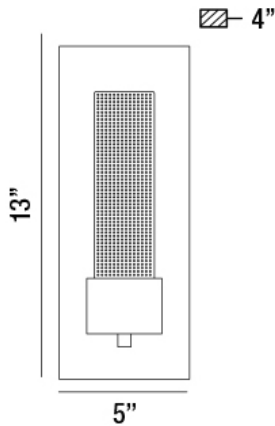

SOLATO, LED OUTDOOR WALL SCONCE

Product Details

Item No.	:	33688-015
Finish	:	Black
Shade	:	Seeded Glass
Width	:	5"
Height	:	13"
Max Extension	:	4"
Est. Weight	:	5.28 lbs
IP Rating	:	54
Approval	:	cETLus

ITEM NO.	FINISH	SHADE
33688-015	Black	Seeded Glass

TECHNICAL DETAILS

Canopy Length	:	13"
Canopy Width	:	5"
Canopy Height	:	0.75"
Driver	:	Zega

PROJECT INFORMATION

Job Name: Date: Type:

Comments: