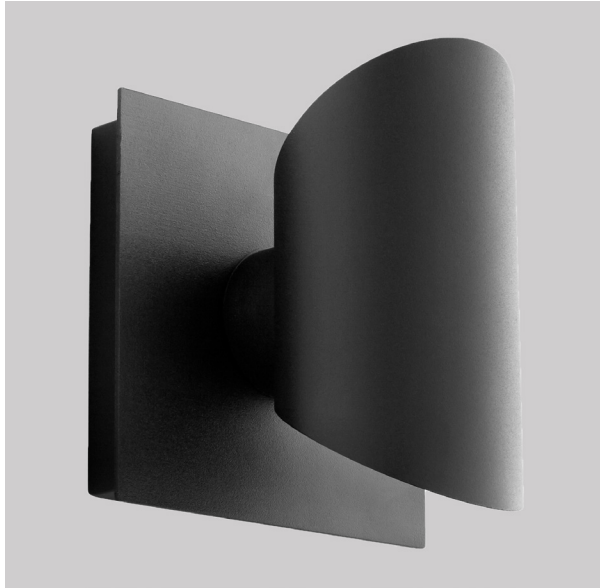

**CALIBER Outdoor**  
**3-733-xx**

oxygen

FIXTURE TYPE \_\_\_\_\_

LOCATION \_\_\_\_\_

PROJECT \_\_\_\_\_

DATE \_\_\_\_\_

-15 Black

-16 Brushed Aluminum

<b>LIGHT SOURCE</b>	LED Arrays, 3000K, CRI 90
<b>LUMINAIRE POWER</b>	5W at 120V
<b>RATED LIFE</b>	50000 hr RL
<b>OPTIONAL COLOR TEMPERATURES</b>	3000K Only
<b>LUMEN OUTPUT</b>	Delivered: 209 lm (LM-79)
<b>INPUT VOLTAGE</b>	100V to 277V AC, 50/60Hz
<b>DRIVER OUTPUT</b>	600mA, 3.6W max power
<b>DIMMING</b>	Non-dimmable
<b>CONSTRUCTION</b>	Cast Aluminum Housing
<b>DIFFUSER</b>	- Clear Glass Plate
<b>FINISHES</b>	Black (-15), Brushed Aluminum (-16)
<b>MOUNTING</b>	4" Octagonal J-Box (Installer must provide a bead of caulk between fixture housing and mounting surface)
<b>STANDARDS</b>	ETL Wet listed, Conforms to UL STD 1598, Certified CAN/CSA STD C22.2 No 250.0.

**DIMENSIONS**

<b>W:</b>	<b>5.125"</b>
<b>H:</b>	<b>5.625"</b>
<b>Ext:</b>	<b>4.375"</b>
<b>M.C:</b>	<b>2.813" From top of fixture</b>

Order example for standard fixture:  
**3-733-15** (x- Voltage - xxx-Sequence # - xx-Finish)  
3: 120V to 277V