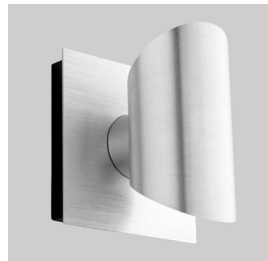

**CALIBER Outdoor**  
**3-733-xx**

oxygen

FIXTURE TYPE \_\_\_\_\_

LOCATION \_\_\_\_\_

PROJECT \_\_\_\_\_

DATE \_\_\_\_\_

-15 Black

-16 Brushed Aluminum

<b>LIGHT SOURCE</b>	LED Arrays, 3000K, CRI 90
<b>LUMINAIRE POWER</b>	5W at 120V
<b>RATED LIFE</b>	50000 hr RL
<b>OPTIONAL COLOR TEMPERATURES</b>	3000K Only
<b>LUMEN OUTPUT</b>	Delivered: 209 lm (LM-79)
<b>INPUT VOLTAGE</b>	100V to 277V AC, 50/60Hz
<b>DRIVER OUTPUT</b>	600mA, 3.6W max power
<b>DIMMING</b>	Non-dimmable
<b>CONSTRUCTION</b>	Cast Aluminum Housing
<b>DIFFUSER</b>	- Clear Glass Plate
<b>FINISHES</b>	Black (-15), Brushed Aluminum (-16)
<b>MOUNTING</b>	4" Octagonal J-Box (Installer must provide a bead of caulk between fixture housing and mounting surface)
<b>STANDARDS</b>	ETL Wet listed, Conforms to UL STD 1598, Certified CAN/CSA STD C22.2 No 250.0.