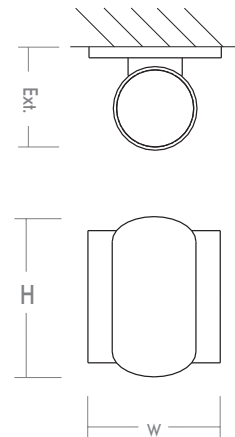

**CALIBER Outdoor**  
**3-733-xx**

oxygen

FIXTURE TYPE \_\_\_\_\_

LOCATION \_\_\_\_\_

PROJECT \_\_\_\_\_

DATE \_\_\_\_\_

-15 Black

-16 Brushed Aluminum

<b>LIGHT SOURCE</b>	LED Arrays, 3000K, CRI 90
<b>LUMINAIRE POWER</b>	5W at 120V
<b>RATED LIFE</b>	50000 hr RL
<b>OPTIONAL COLOR TEMPERATURES</b>	3000K Only
<b>LUMEN OUTPUT</b>	Delivered: 209 lm (LM-79)
<b>INPUT VOLTAGE</b>	100V to 277V AC, 50/60Hz
<b>DRIVER OUTPUT</b>	600mA, 3.6W max power
<b>DIMMING</b>	Non-dimmable
<b>CONSTRUCTION</b>	Cast Aluminum Housing
<b>DIFFUSER</b>	- Clear Glass Plate
<b>FINISHES</b>	Black (-15), Brushed Aluminum (-16)
<b>MOUNTING</b>	4" Octagonal J-Box (Installer must provide a bead of caulk between fixture housing and mounting surface)
<b>STANDARDS</b>	ETL Wet listed, Conforms to UL STD 1598, Certified CAN/CSA STD C22.2 No 250.0.

**DIMENSIONS**

<b>W:</b>	<b>5.125"</b>
<b>H:</b>	<b>5.625"</b>
<b>Ext:</b>	<b>4.375"</b>
<b>M.C:</b>	<b>2.813" From top of fixture</b>

Order example for standard fixture:  
**3-733-15** (x- Voltage - xxx-Sequence # - xx-Finish)  
3: 120V to 277V