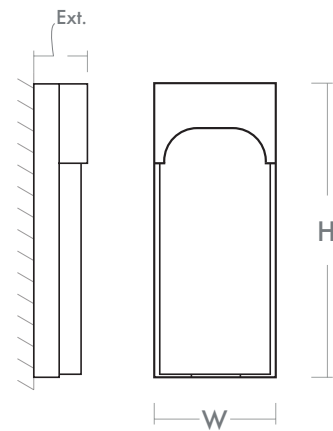

NITRO Outdoor
3-725-xx

oxygen

FIXTURE TYPE _____

LOCATION _____

PROJECT _____

DATE _____

-15 Black

-24 Satin Nickel

LIGHT SOURCE	(1x) 7.7W LED Array, 3000K, CRI 90
LUMINAIRE POWER	7.64W at 120V
RATED LIFE	30000 hr RL
OPTIONAL COLOR TEMPERATURES	3000K Only
LUMEN OUTPUT	Delivered: TBD lm (LM-79)
INPUT VOLTAGE	120V AC, 50/60Hz
DRIVER OUTPUT	160mA, 6W max power
DIMMING	TRIAC Dimming
CONSTRUCTION	Cast Aluminum Housing
DIFFUSER	- Clear Chiseled Glass
FINISHES	Black (-15), Satin Nickel (-24)
MOUNTING	4" Octagonal J-Box (Installer must provide a bead of caulk between fixture housing and mounting surface)
STANDARDS	ETL Wet listed, ADA Compliant, Conforms to UL STD 1598, Certified CAN/CSA STD C22.2 No 250.0.

DIMENSIONS

W:	5.50"
H:	13.00"
Ext:	2.375"
M.C:	2.6875" From top of fixture

Order example for standard fixture:
3-725-15 (x- Voltage - xxx-Sequence # - xx-Finish)
3: 120V Only