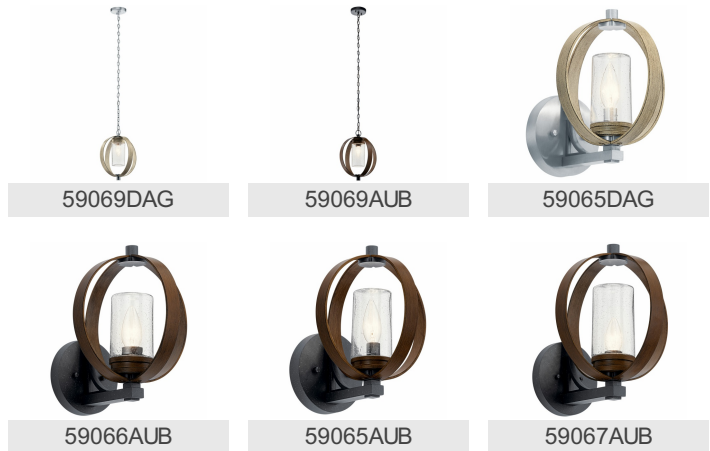

SPECIFICATIONS

Certifications/Qualifications	www.kichler.com/warranty
--------------------------------------	--

Dimensions	
Base Backplate	6.00 DIA
Extension	11.50"
Weight	3.65 LBS
Height from center of Wall opening (Spec Sheet)	9.75"
Height	12.75"
Width	10.00"

Light Source	
Lamp Included	Not Included
Lamp Type	A19
Light Source	Incandescent
Max or Nominal Watt	75.00
# of Bulbs/LED Modules	1
Max Wattage/Range	75.00
Socket Type	Medium
Socket Wire	105"

Mounting/Installation	
Interior/Exterior	Exterior
Location Rating	Wet
Mounting Style	Wall Mount
Mounting Weight	3.10 LBS

FIXTURE ATTRIBUTES

Housing	
Diffuser Description	Clear Seeded
Primary Material	Aluminum

Product/Ordering Information	
SKU	59066DAG
Finish	Distressed Antique Gray
Style	Lodge / Country
UPC	783927801225

Finish Options	
 Auburn Stained	
 Distressed Antique Gray	

ALSO IN THIS FAMILY

59069DAG

59069AUB

59065DAG

59066AUB

59065AUB

59067AUB