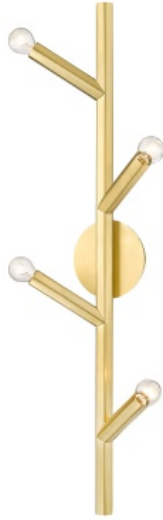

AVE

L I G H T I N G

Item#: HF8884-BB

Our Oaks Collection four-light wall sconce combines precise angles with sleek styling for casual sophistication.

35.5"H x 12"W x 6"EXT
(4) LIGHT BRUSHED BRASS BRANCH WALL SCONCE
120 VOLT(4) E12 BASE SOCKET
60 WATT MAX
BULBS NOT INCLUDED
UL

| |
|------------------------------|
| COMPANY NAME: |
| DATE: |
| PROJECT NAME: |
| LOCATION: |
| APPROVED BY: |
| PRODUCT ITEM CODE: HF8884-BB |

AVE

L I G H T I N G

www.AvenueLighting.com (800) 798-0409 Info@AvenueLighting.com