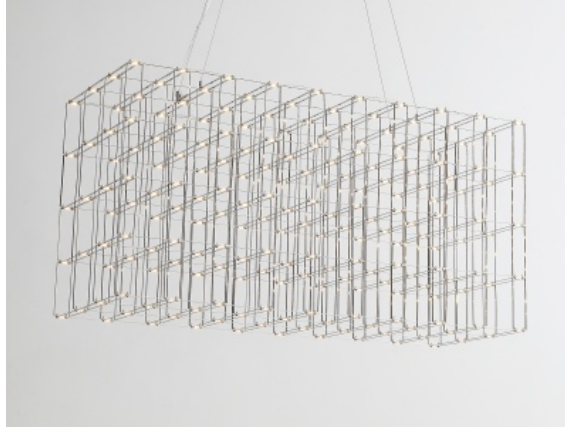

AVENUE LIGHTING

Item#: HF8148-CH

Chrome
18"W x 24"H x 48"L
24" OAH
(200) .6W LED 120W Total / 12V
3000K

COMPANY NAME:
DATE:
PROJECT NAME:
LOCATION:
APPROVED BY:
PRODUCT ITEM CODE: HF8148-CH

AVENUE LIGHTING