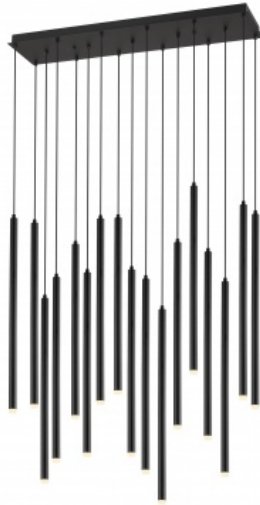

AVE

L I G H T I N G

Item#: HF2802-BLK

Our Filmore Collection is made up of 17 clustered matte black tubes suspended from a sleek canopy. The LED light emanates from within the tubes to cast a subtle yet suitable glow. Much like the laid-back, world-class mix of boutiques in San Francisco, this fixture is fairly simple in form, yet eye-catching enough to keep heads turned.

11"W x 46.5"L

157" OAH

51W / 120V

4760 Lumens

3000K

Matte Black Finish

(17) G-9 Base LED Bulbs Included

Bulb: 3 Watts/280 Lumens/3000K

17 Lights

Pendant Height 33"

COMPANY NAME:
DATE:
PROJECT NAME:
LOCATION:
APPROVED BY:
PRODUCT ITEM CODE: HF2802-BLK

AVE

L I G H T I N G