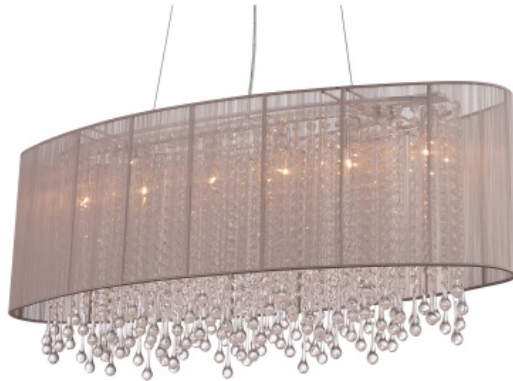

## Item#: HF1503-TP

Influenced by one of LA County's most exclusive enclaves, our Beverly Dr. Collection features hand-cut and polished crystals illuminated by brilliant halogen bulbs held in place by stainless steel rings dressed with a beautiful silk string shade.

39"L x 14"W x 17"H  
4.5" x 12" Rectangle Canopy  
Tear Drop Crystal  
(6) E-12 Base 40W 120v Bulbs

COMPANY NAME:
DATE:
PROJECT NAME:
LOCATION:
APPROVED BY:
PRODUCT ITEM CODE: HF1503-TP