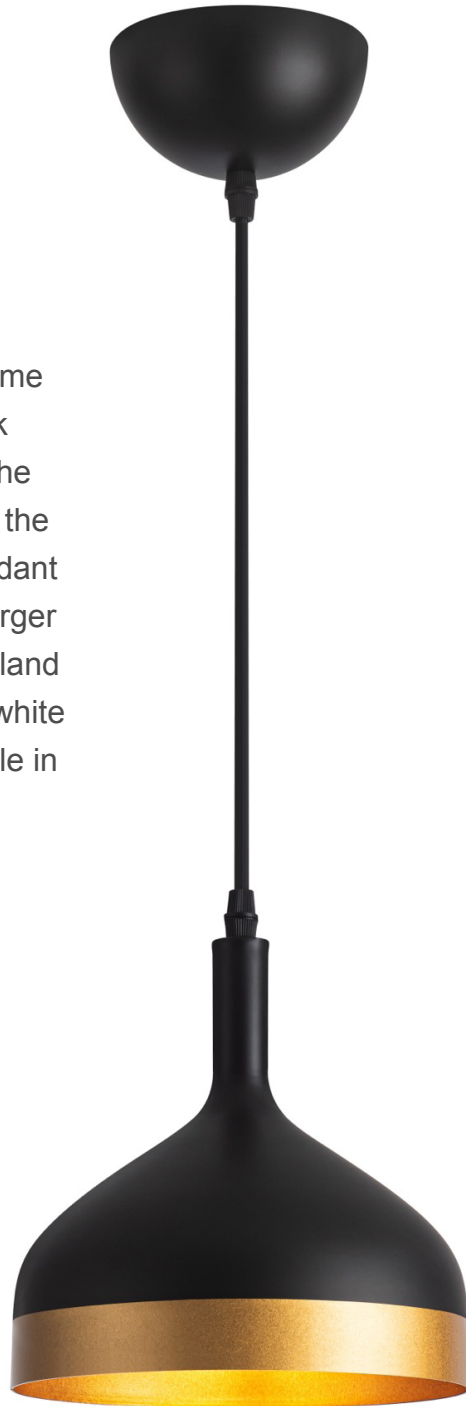

Dash Collection 1-Light Pendant Black & Gold

From the design house of Steven Sabados (S&C) is the Dash collection. Each model has textile height adjustable cables. The frame is finished in a matte black with a stunning gold trim the continues on the inside of the metal shades. The 8" pendant is shown but also has a larger 12" option, and a 4 light island model available. (Glossy white with gold trim also available in all configurations)

ORDERING			
Model: SC13351BK			
Collection: Dash			
Finish: Black & Gold			
PRODUCT DIMENSIONS			
Weight	1.40 lbs		
Length			
Width	8"		
Height	8"		
Overall Height			
Ext.			
Chain			
Rods			
Cord Length			
Wire Length			
Canopy / Back Plate	4.75 x 4.75 x 2.36"		
Sloped Ceiling	Yes		
PACKAGING DIMENSIONS			
Weight	Length	Width	Height
BULBS			
Bulbs Included	No		
Bulb Qty.	1		
Wattage	100		
Dimmable	Yes		
Socket Base Type	E26/Medium (Standard)		
Lumens (LED)			
CRI (LED)			
Kelvin (LED)			
OTHER			
UPC	778350020688		
Material	Metal		
Listing Approval 1			
Listing Approval 2			
Safety Rating	ETL		
Warranty	Limited lifetime warranty		