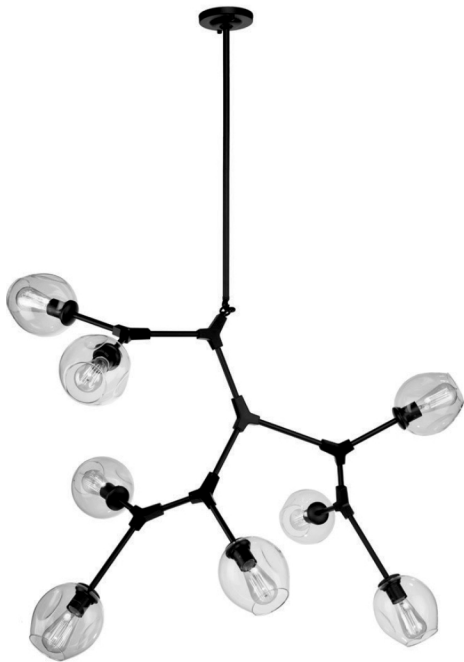

Organic JA14028VB 8 Light Chandelier

From Designer Jo Alcorn, the “Organic” collection features a black frame with vintage brass accents. This collection features a clear circular dimple glass. The arms can be adjusted to any configuration desired. Comes with extra rods for height adjustment and a handstraight for sloped ceilings.

ORDERING

Model	JA14028VB
Collection	Organic
Finish	Vintage Brass

PRODUCT DIMENSIONS (inches)

Width	40
Length	40
Height	46
Overall Height	
Ext.	
Chain Inc.	
Rods Inc.	3X12” + 1X6”
Wire Length	60
Canopy Size	
Sloped Ceiling	No

BULBS

Bulbs Included	No
Bulb Qty.	8
Wattage	100
Dimmable	Yes
Socket Base Type	Medium Base
Lumens (LED)	
CRI (LED)	
Kelvin (LED)	

PACKAGING DIMENSIONS

Weight	Length	Width	Height
20	39	38	14

OTHER

UPC	778350009485
Material	Metal & Clear Glass
Safety Rated	Interior/Dry
Listing	UL
Warranty	