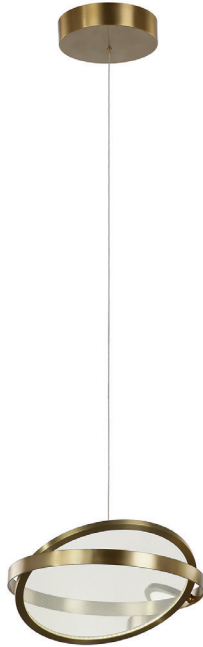

Palo Alto AC7600BB Pendant

Featuring the latest LED technology called “Light Guide Plates” the “Palo Alto” collection is totally unique and simply cool. The clear plates on these models light up throughout. Many configurations available. Shown in Brushed Bronze and also available in Chrome.

ORDERING

Model	AC7600BB
Collection	Palo Alto
Finish	Brushed Bronze

PRODUCT DIMENSIONS (inches)

Width	
Length	
Height	
Overall Height	
Ext.	
Chain Inc.	
Rods Inc.	
Wire Length	
Canopy Size	
Sloped Ceiling	

BULBS

Bulbs Included	No
Bulb Qty.	
Wattage	
Dimmable	
Socket Base Type	
Lumens (LED)	
CRI (LED)	
Kelvin (LED)	

PACKAGING DIMENSIONS

Weight	Length	Width	Height

OTHER

UPC	7.7835E+11
Material	
Safety Rated	Interior/Dry
Listing	ETL
Warranty	