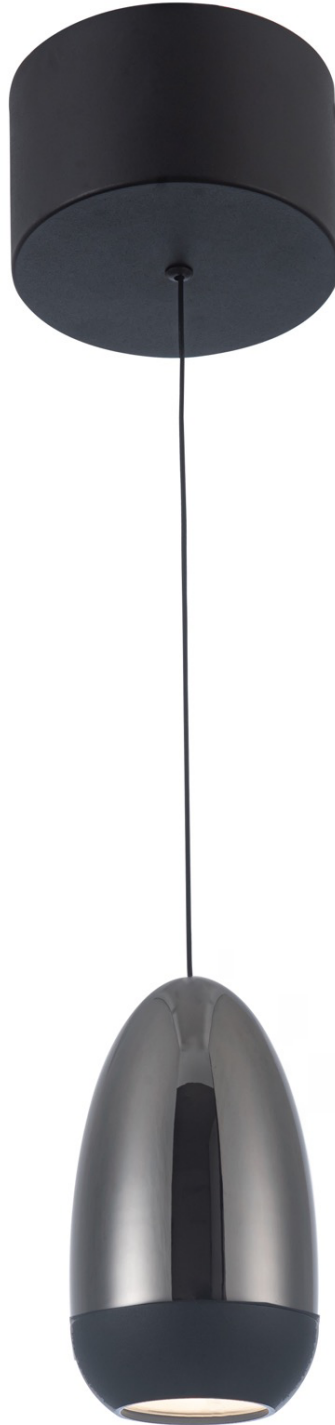

Royal Pearl Collection Integrated LED Pendant Gun Metal

The Royal pearl collection might just be the single pendants with the highest “cool” factor out there. These pendants are illuminated with bright LEDs, and are on a pulley system which allows the user to lower or raise with ease. Also, each model comes with bottom face plates in black, gun metal and gold so you can mix and match. (You choose the body colour and get all 3 bottom options in the box). Gun metal body model shown. (Comes in gold and matte black as well)

ORDERING			
Model: AC6650GM			
Collection: Royal Pearl			
Finish: Gun Metal			
PRODUCT DIMENSIONS			
Weight	2.00 lbs		
Length			
Width			
Height			
Overall Height			
Ext.			
Chain			
Rods			
Cord Length			
Wire Length			
Canopy / Back Plate	4.75 x 4.75 x 2.95"		
Sloped Ceiling	No		
PACKAGING DIMENSIONS			
Weight	Length	Width	Height
3 lbs	11"	9"	6"
BULBS			
Bulbs Included	No		
Bulb Qty.			
Wattage			
Dimmable	No		
Socket Base Type	Integrated LED		
Lumens (LED)			
CRI (LED)			
Kelvin (LED)			
OTHER			
UPC	778350021234		
Material	Metal		
Listing Approval 1			
Listing Approval 2			
Safety Rating	ETL		
Warranty	Limited lifetime warranty		