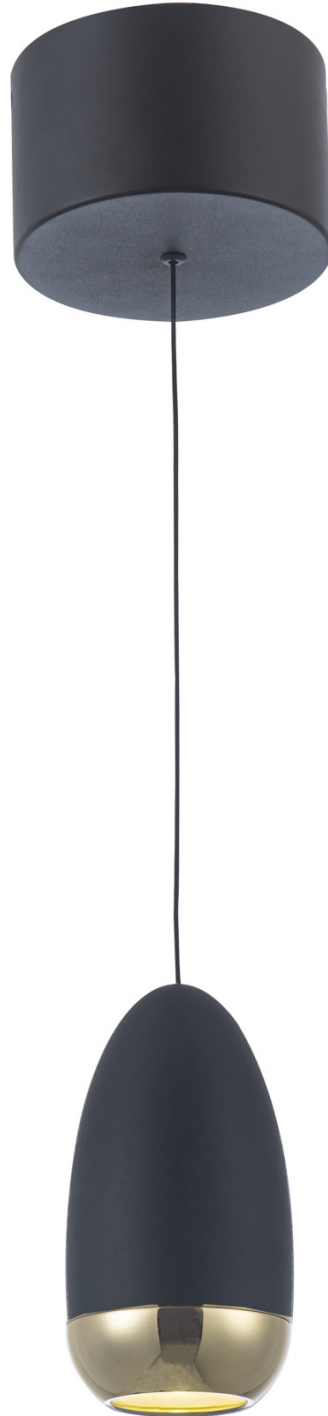

Royal Pearl Collection Integrated LED Pendant Gold

The Royal pearl collection might just be the single pendants with the highest “cool” factor out there. These pendants are illuminated with bright LEDs, and are on a pulley system which allows the user to lower or raise with ease. Also, each model comes with bottom face plates in black, gun metal and gold so you can mix and match. (You choose the body colour and get all 3 bottom options in the box). Gold body model shown. (Comes in gun metal and matte black as well)

ORDERING			
Model: AC6650GD			
Collection: Royal Pearl			
Finish: Gold			
PRODUCT DIMENSIONS			
Weight	2.00 lbs		
Length			
Width			
Height			
Overall Height			
Ext.			
Chain			
Rods			
Cord Length			
Wire Length			
Canopy / Back Plate	4.75 x 4.75 x 2.95"		
Sloped Ceiling	Yes		
PACKAGING DIMENSIONS			
Weight	Length	Width	Height
3 lbs	11"	9"	6"
BULBS			
Bulbs Included	No		
Bulb Qty.			
Wattage			
Dimmable	No		
Socket Base Type	Integrated LED		
Lumens (LED)			
CRI (LED)			
Kelvin (LED)			
OTHER			
UPC	778350021227		
Material	Metal		
Listing Approval 1			
Listing Approval 2			
Safety Rating	ETL		
Warranty	Limited lifetime warranty		