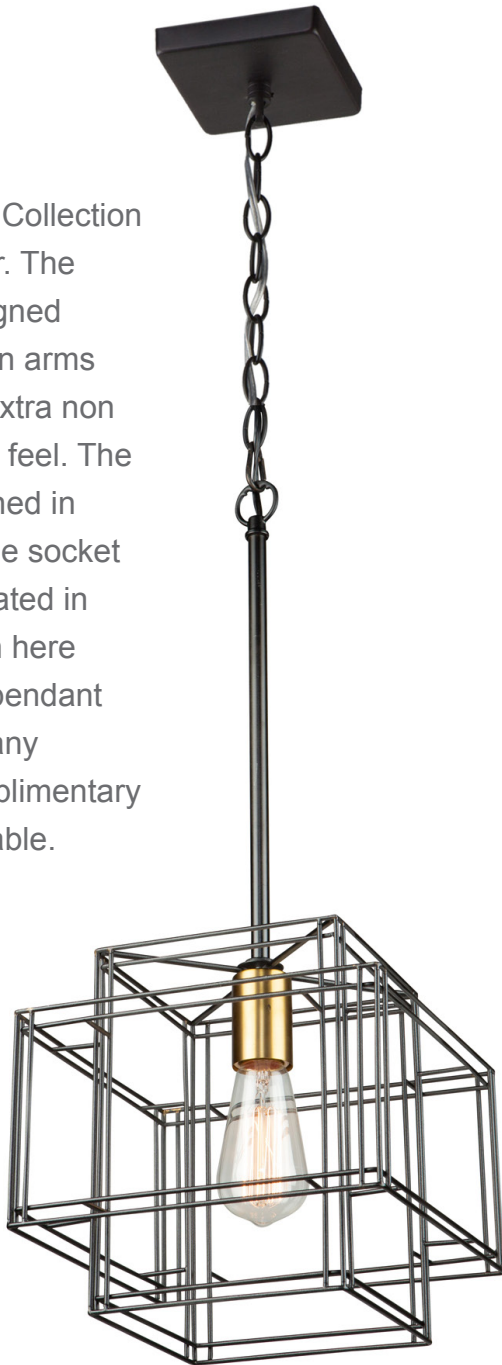

## Artisan 1 Light Pendant Black and Brushed Brass

The “Artisan” Collection is spectacular. The frame is designed with super thin arms to give it an extra non obtrusive airy feel. The frame is finished in black while the socket covers are plated in brass. Shown here is the single pendant which has many different complimentary models available.

ORDERING			
<b>Model:</b> AC11731BK			
<b>Collection:</b> Artisan			
<b>Finish:</b> Black and Brushed Brass			
PRODUCT DIMENSIONS			
<b>Weight</b>	3.5 lbs		
<b>Width</b>	9.3"		
<b>Length</b>	9.3"		
<b>Height</b>	9.1"		
<b>Overall Height</b>	115"		
<b>Ext.</b>			
<b>Chain</b>	96"		
<b>Rods</b>			
<b>Cord</b>			
<b>Wire Length</b>	120"		
<b>Canopy / Back Plate</b>	4.75" D		
<b>Sloped Ceiling</b>	Yes		
PACKAGING DIMENSIONS			
<b>Weight</b>	<b>Length</b>	<b>Width</b>	<b>Height</b>
5 lbs	12.00"	12.00"	13.00"
BULBS			
<b>Bulbs Included</b>	No		
<b>Bulb Qty.</b>	1		
<b>Wattage</b>	60		
<b>Dimmable</b>	Yes		
<b>Socket Base Type</b>	Incandescent / LED - E26 / Medium (Standard)		
<b>Lumens (LED)</b>			
<b>CRI (LED)</b>			
<b>Kelvin (LED)</b>			
OTHER			
<b>UPC</b>	778350018975		
<b>Material</b>	Steel		
<b>Listing Approval</b>	Interior / Dry		
<b>Safety Rating</b>	ETL		
<b>Warranty</b>	Limited Lifetime Warranty		