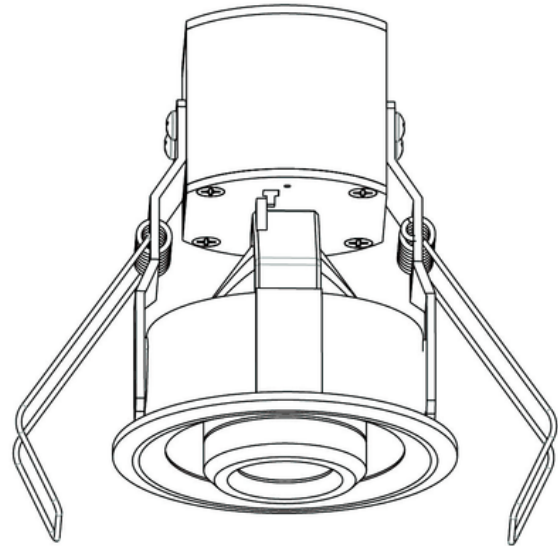

## 24V LED NICHE GIMBAL 3000K-849

D: 2 5/8" W: 2 5/8" H: 3 1/2"

### Specifications

Item Number	95517S-849
Finish	Satin Nickel
Dimensions	D: 2 5/8" W: 2 5/8" H: 3 1/2"
Voltage	24V
Lamp Type	Array
Lamp Base	Integrated
Light Source	LED
Color Temperature	3000°K
Lumens	300
Watts Consumed	4.2 watts
Efficacy	71.4 lm/w
Color Rendering	>90 CRI
Rated Average Life	50,000 hours to 70%
Warranty	5-Year Limited Warranty