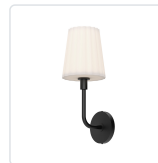

alora mood

P. 1.855.855.8926

CANADA: 102-19028 27th Ave. - Surrey, BC V3Z 5T1

USA: 3035 E. Lone Mountain Rd - Las Vegas, NV, 89081

PLISSE WV628107MBOP

FIXTURE DIMENSIONS	W7" x H18" x E7-7/8"
HEIGHT FROM CENTER	15-1/2"
EXTENSION	7-7/8"
LAMP TYPE	E26
MAX WATTAGE	60W
BULB QTY	1
BULBS INCLUDED	No
RECOMMENDED BULB TYPE	A19
VOLTAGE	120V
GLASS DETAILS	Opal Glass
MATERIAL	Glass; Steel;
INSTALL OPTIONS	Up
LOCATION	Damp
BARCODE	UPC 69175907708
CANOPY DIMENSIONS	D5-1/8" x E7/8"
FINISH OPTION(S)	Opal Matte Glass; Matte Black;
BRAND	Alora Mood

[D - Diameter, L - Length, W - Width, H - Height, E - Extension]

AVAILABLE FINISHES:

WV628107MBOP

*For complete warranty terms, please visit: www.aloralighting.com/warranty