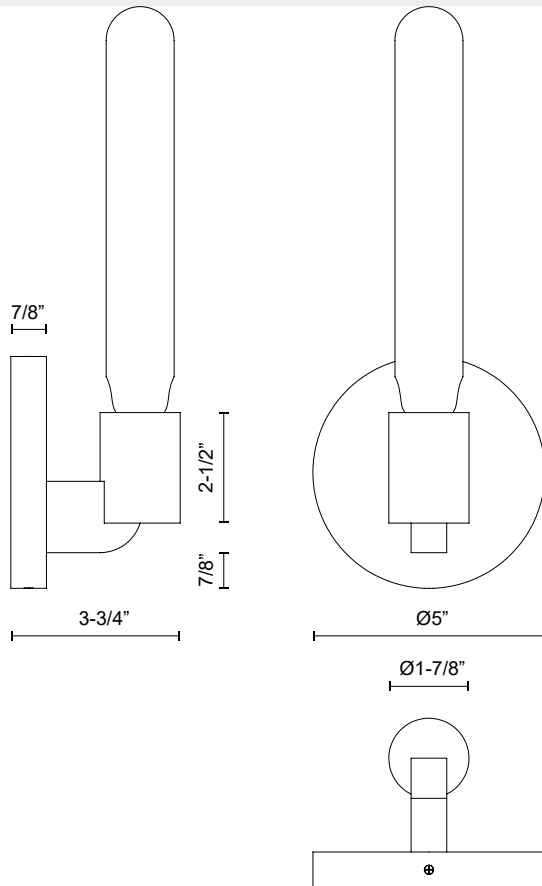

alora mood

P. 1.855.855.8926

CANADA: 19054 28TH Avenue Surrey - BC V3Z 6M3

USA: 3035 E. Lone Mountain Rd - Las Vegas, NV, 89081

CLAIRE WV607201

FIXTURE DIMENSIONS	W5" x H5" x E3-3/4"
HEIGHT FROM CENTER	2-1/2"
EXTENSION	3-3/4"
LAMP TYPE	E26
WATTAGE	1 x 60W
MAX WATTAGE	60W
BULB QTY	1
BULBS INCLUDED	No
VOLTAGE	120V
MATERIAL	Steel
LOCATION	Damp
CANOPY DIMENSIONS	D5" x E7/8"
BRAND	Alora Mood

[D - Diameter, L - Length, W - Width, H - Height, E - Extension]

AVAILABLE FINISHES:

WV607201AG
Aged Gold

WV607201MB
Matte Black

*For complete warranty terms, please visit: www.aloralighting.com/warranty

WWW.ALORAMOOD.COM