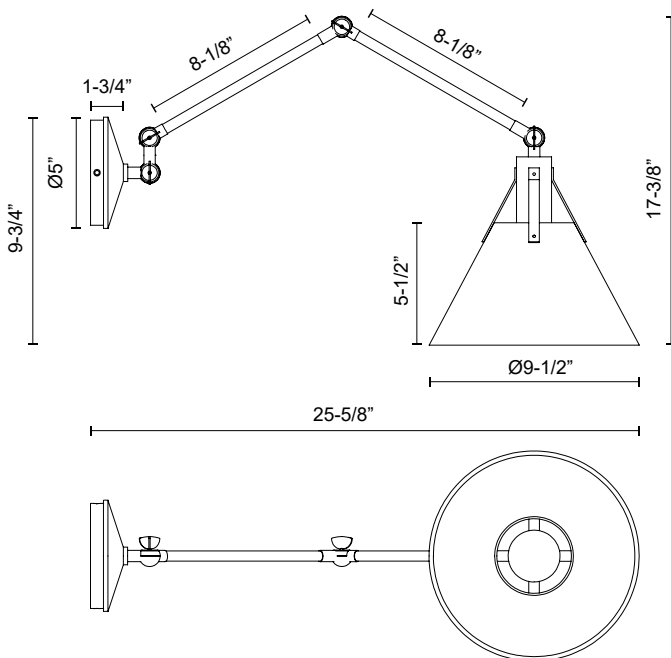

AVAILABLE FINISHES:

WV584510SL

*For complete warranty terms, please visit: www.aloralighting.com/warranty