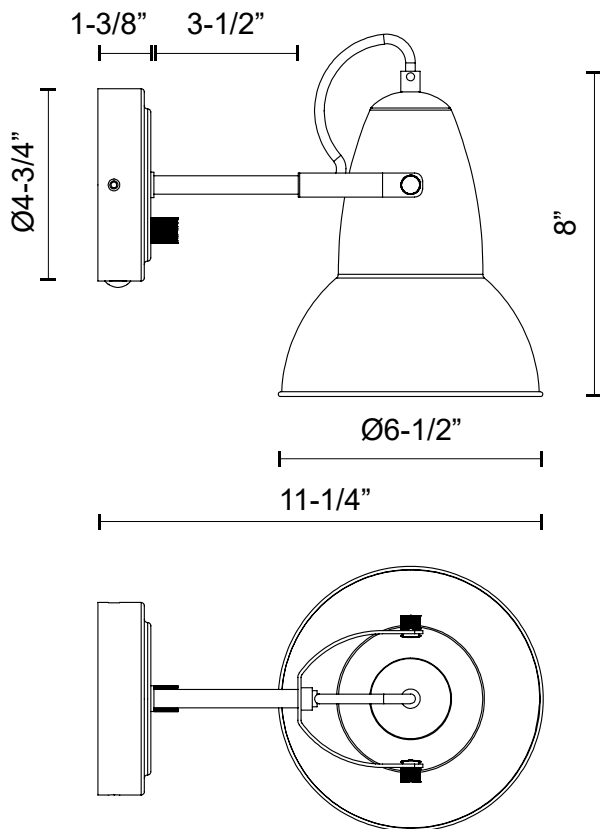

## FELIX WV576607WHAG

FIXTURE DIMENSIONS	W6-1/2" x H8" x E11-1/4"
EXTENSION	11-1/4"
LAMP TYPE	E26
MAX WATTAGE	60W
BULB QTY	1
BULBS INCLUDED	No
RECOMMENDED BULB TYPE	A19
VOLTAGE	120V
DIMMABLE	Full Range Dimmer Switch
SWITCH	Full Range Dimmer Switch
SHADE DIMENSIONS	D6-1/2" x H7-1/2"
MATERIAL	Steel
INSTALL OPTIONS	Down Only
LOCATION	Damp
BARCODE	UPC 69175907652
CANOPY DIMENSIONS	D4-3/4" x E1-3/8"
FINISH OPTION(S)	Aged Gold; White;
BRAND	Alora Mood

[ D - Diameter, L - Length, W - Width, H - Height, E - Extension ]