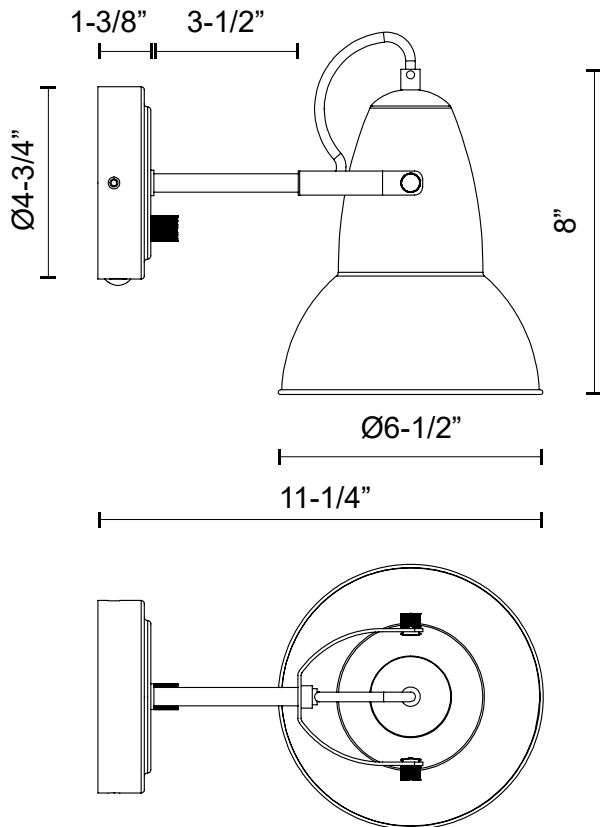

alora mood

P. 1.855.855.8926

CANADA: 102-19028 27th Ave. - Surrey, BC V3Z 5T1

USA: 3035 E. Lone Mountain Rd - Las Vegas, NV, 89081

FELIX WV576607MBAG

FIXTURE DIMENSIONS	W6-1/2" x H8" x E11-1/4"
EXTENSION	11-1/4"
LAMP TYPE	E26
MAX WATTAGE	60W
BULB QTY	1
BULBS INCLUDED	No
RECOMMENDED BULB TYPE	A19
VOLTAGE	120V
DIMMABLE	Full Range Dimmer Switch
SWITCH	Full Range Dimmer Switch
SHADE DIMENSIONS	D6-1/2" x H7-1/2"
MATERIAL	Steel
INSTALL OPTIONS	Down Only
LOCATION	Damp
BARCODE	UPC 69175907651
CANOPY DIMENSIONS	D4-3/4" x E1-3/8"
FINISH OPTION(S)	Aged Gold; Matte Black;
BRAND	Alora Mood

[D - Diameter, L - Length, W - Width, H - Height, E - Extension]

AVAILABLE FINISHES:

WV576607MBAG

*For complete warranty terms, please visit: www.aloralighting.com/warranty