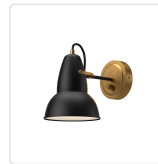

alora mood

P. 1.855.855.8926

CANADA: 102-19028 27th Ave. - Surrey, BC V3Z 5T1

USA: 3035 E. Lone Mountain Rd - Las Vegas, NV, 89081

FELIX WV576607MBAG

FIXTURE DIMENSIONS	W6-1/2" x H8" x E11-1/4"
EXTENSION	11-1/4"
LAMP TYPE	E26
MAX WATTAGE	60W
BULB QTY	1
BULBS INCLUDED	No
RECOMMENDED BULB TYPE	A19
VOLTAGE	120V
DIMMABLE	Full Range Dimmer Switch
SWITCH	Full Range Dimmer Switch
SHADE DIMENSIONS	D6-1/2" x H7-1/2"
MATERIAL	Steel
INSTALL OPTIONS	Down Only
LOCATION	Damp
BARCODE	UPC 69175907651
CANOPY DIMENSIONS	D4-3/4" x E1-3/8"
FINISH OPTION(S)	Aged Gold; Matte Black;
BRAND	Alora Mood

[D - Diameter, L - Length, W - Width, H - Height, E - Extension]

AVAILABLE FINISHES:

WV576607MBAG

*For complete warranty terms, please visit: www.aloralighting.com/warranty