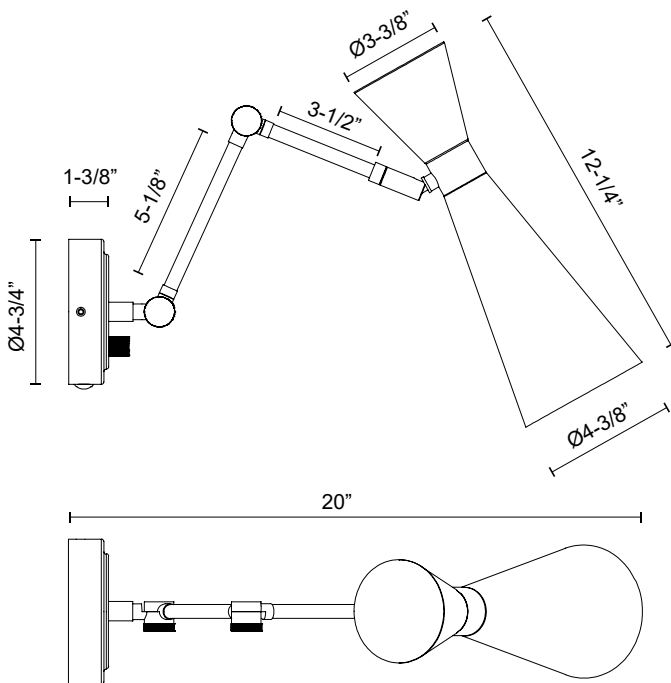

AVAILABLE FINISHES:

WV574524WHAG

*For complete warranty terms, please visit: www.aloralighting.com/warranty