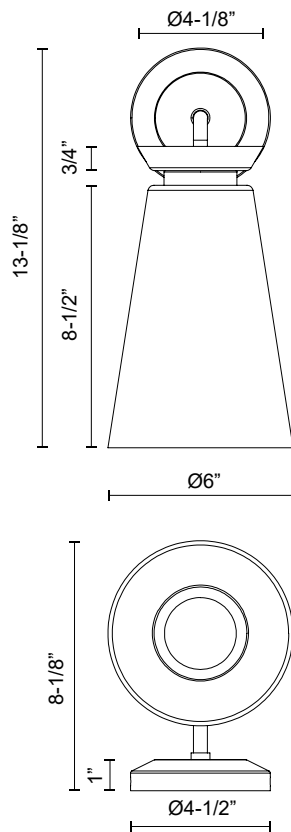

alora mood

P. 1.855.855.8926

CANADA: 102-19028 27th Ave. - Surrey, BC V3Z 5T1

USA: 3035 E. Lone Mountain Rd - Las Vegas, NV, 89081

SALEM WV570006MBCL

FIXTURE DIMENSIONS	W6" x H13-1/8" x E8-1/8"
HEIGHT FROM CENTER	10-7/8"
EXTENSION	8-1/8"
LAMP TYPE	E26
MAX WATTAGE	60W
BULB QTY	1
BULBS INCLUDED	No
RECOMMENDED BULB TYPE	A19
VOLTAGE	120V
DIMMABLE	Full Range Dimmer Switch
SWITCH	Full Range Dimmer Switch
GLASS DETAILS	Clear Glass
MATERIAL	Glass; Steel;
INSTALL OPTIONS	Up/Down
LOCATION	Damp
BARCODE	UPC 69175907638
CANOPY DIMENSIONS	D4-1/2" x H1"
FINISH OPTION(S)	Clear Glass; Matte Black;
BRAND	Alora Mood

[D - Diameter, L - Length, W - Width, H - Height, E - Extension]

AVAILABLE FINISHES:

WV570006MBCL

*For complete warranty terms, please visit: www.aloralighting.com/warranty