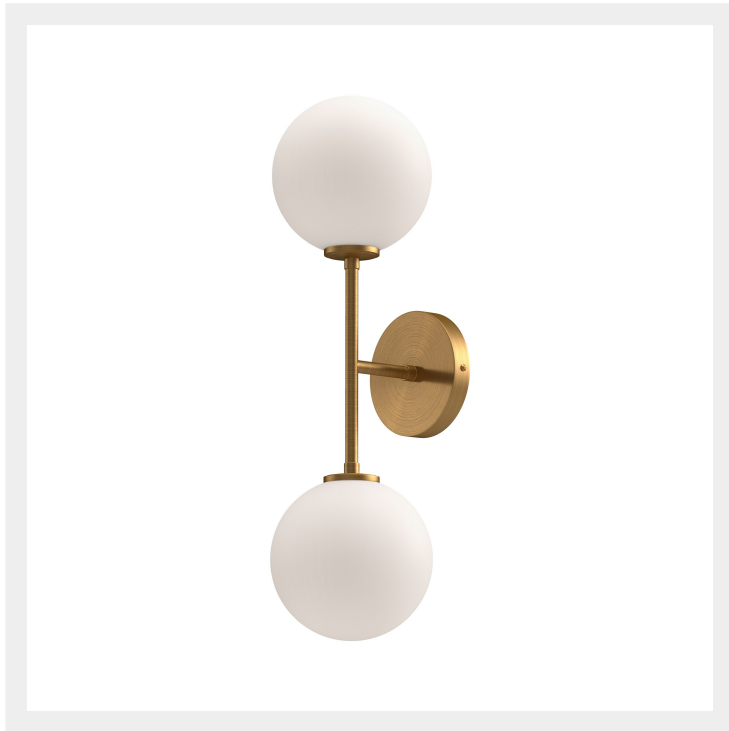

CASSIA WV549220AGOP

FIXTURE DIMENSIONS	W6" x H20-1/8" x E6-3/4"
HEIGHT FROM CENTER	10-1/8"
EXTENSION	6-3/4"
LAMP TYPE	E12
MAX WATTAGE	40W
BULB QTY	2
BULBS INCLUDED	No
RECOMMENDED BULB TYPE	Candelabra
VOLTAGE	120V
GLASS DETAILS	Opal Glass
MATERIAL	Glass; Steel;
INSTALL OPTIONS	Horizontal/Vertical
LOCATION	Damp
BARCODE	UPC 69175907592
CANOPY DIMENSIONS	D4-3/4" x H7/8"
FINISH OPTION(S)	Aged Gold; Opal Matte Glass;
BRAND	Alora Mood

[D - Diameter, L - Length, W - Width, H - Height, E - Extension]

AVAILABLE FINISHES:

WV549220AGOP

*For complete warranty terms, please visit: www.aloralighting.com/warranty