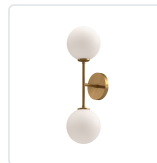

CASSIA WV549220AGOP

FIXTURE DIMENSIONS	W6" x H20-1/8" x E6-3/4"
HEIGHT FROM CENTER	10-1/8"
EXTENSION	6-3/4"
LAMP TYPE	E12
MAX WATTAGE	40W
BULB QTY	2
BULBS INCLUDED	No
RECOMMENDED BULB TYPE	Candelabra
VOLTAGE	120V
GLASS DETAILS	Opal Glass
MATERIAL	Glass; Steel;
INSTALL OPTIONS	Horizontal/Vertical
LOCATION	Damp
BARCODE	UPC 69175907592
CANOPY DIMENSIONS	D4-3/4" x H7/8"
FINISH OPTION(S)	Aged Gold; Opal Matte Glass;
BRAND	Alora Mood

[D - Diameter, L - Length, W - Width, H - Height, E - Extension]

AVAILABLE FINISHES:

WV549220AGOP

*For complete warranty terms, please visit: www.aloralighting.com/warranty