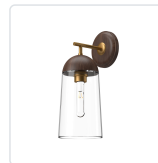

alora mood

P. 1.855.855.8926

CANADA: 102-19028 27th Ave. - Surrey, BC V3Z 5T1

USA: 3035 E. Lone Mountain Rd - Las Vegas, NV, 89081

EMIL WV542007AGWT

FIXTURE DIMENSIONS	W6" x H14-7/8" x E7-7/8"
HEIGHT FROM CENTER	12-3/8"
EXTENSION	7-7/8"
LAMP TYPE	E26
MAX WATTAGE	60W
BULB QTY	1
BULBS INCLUDED	No
RECOMMENDED BULB TYPE	T10
VOLTAGE	120V
GLASS DETAILS	Clear Glass
MATERIAL	Glass; Steel; Wood;
INSTALL OPTIONS	Up/Down
LOCATION	Damp
BARCODE	UPC 69175907788
CANOPY DIMENSIONS	D5-1/8" x E1-1/4"
FINISH OPTION(S)	Aged Gold; Walnut;
BRAND	Alora Mood

[D - Diameter, L - Length, W - Width, H - Height, E - Extension]

AVAILABLE FINISHES:

WV542007AGWT

*For complete warranty terms, please visit: www.aloralighting.com/warranty