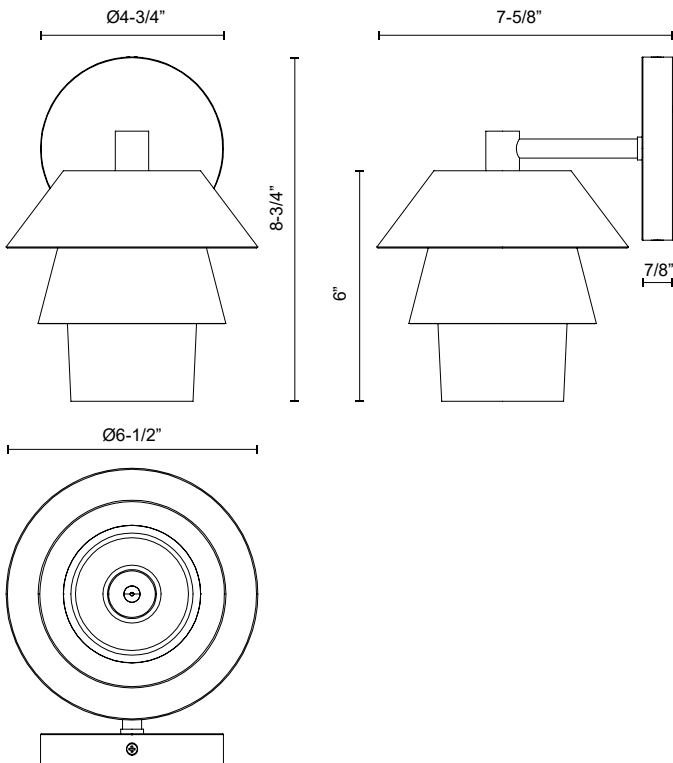

alora mood

P. 1.855.855.8926

CANADA: 19054 28TH Avenue Surrey - BC V3Z 6M3

USA: 3035 E. Lone Mountain Rd - Las Vegas, NV, 89081

TETSU WV475106

FIXTURE DIMENSIONS	W6-1/2" x H8-3/4" x E7-5/8"
GLASS DETAILS	Clear Glass
HEIGHT FROM CENTER	6-5/8"
EXTENSION	7-5/8"
LAMP TYPE	E12
WATTAGE	1 x 60W
MAX WATTAGE	60W
BULB QTY	1
BULBS INCLUDED	No
VOLTAGE	120V
MATERIAL	Steel
INSTALL OPTIONS	Up or Down
LOCATION	Damp
CANOPY DIMENSIONS	D4-3/4" x E7/8"
BRAND	Alora Mood

[D - Diameter, L - Length, W - Width, H - Height, E - Extension]

AVAILABLE FINISHES:

WV475106BGCL
Brushed
Gold/Clear Glass

WV475106MBCL
Matte Black/Clear
Glass

*For complete warranty terms, please visit: www.aloralighting.com/warranty