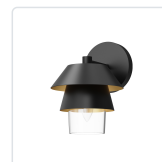

alora mood

P. 1.855.855.8926

CANADA: 19054 28TH Avenue Surrey - BC V3Z 6M3

USA: 3035 E. Lone Mountain Rd - Las Vegas, NV, 89081

TETSU WV475106

FIXTURE DIMENSIONS	W6-1/2" x H8-3/4" x E7-5/8"
GLASS DETAILS	Clear Glass
HEIGHT FROM CENTER	6-5/8"
EXTENSION	7-5/8"
LAMP TYPE	E12
WATTAGE	1 x 60W
MAX WATTAGE	60W
BULB QTY	1
BULBS INCLUDED	No
VOLTAGE	120V
MATERIAL	Steel
INSTALL OPTIONS	Up or Down
LOCATION	Damp
CANOPY DIMENSIONS	D4-3/4" x E7/8"
BRAND	Alora Mood

[D - Diameter, L - Length, W - Width, H - Height, E - Extension]

AVAILABLE FINISHES:

WV475106BGCL
Brushed
Gold/Clear Glass

WV475106MBCL
Matte Black/Clear
Glass

*For complete warranty terms, please visit: www.aloralighting.com/warranty