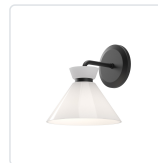

alora mood

P. 1.855.855.8926

CANADA: 102-19028 27th Ave. - Surrey, BC V3Z 5T1

USA: 3035 E. Lone Mountain Rd - Las Vegas, NV, 89081

HALSTON WV470108MBGO

FIXTURE DIMENSIONS	W8" x H8-3/4" x E8-5/8"
HEIGHT FROM CENTER	6-1/2"
EXTENSION	8-5/8"
LAMP TYPE	E12
MAX WATTAGE	40W
BULB QTY	1
BULBS INCLUDED	No
RECOMMENDED BULB TYPE	Candelabra
VOLTAGE	120V
GLASS DETAILS	Glossy Opal Glass
MATERIAL	Glass; Steel;
INSTALL OPTIONS	Up/Down
LOCATION	Damp
BARCODE	UPC 69175907229
CANOPY DIMENSIONS	D4-5/8" x H1"
FINISH OPTION(S)	Glossy Opal Glass; Matte Black;
BRAND	Alora Mood

[D - Diameter, L - Length, W - Width, H - Height, E - Extension]

AVAILABLE FINISHES:

WV470108MBGO

*For complete warranty terms, please visit: www.aloralighting.com/warranty