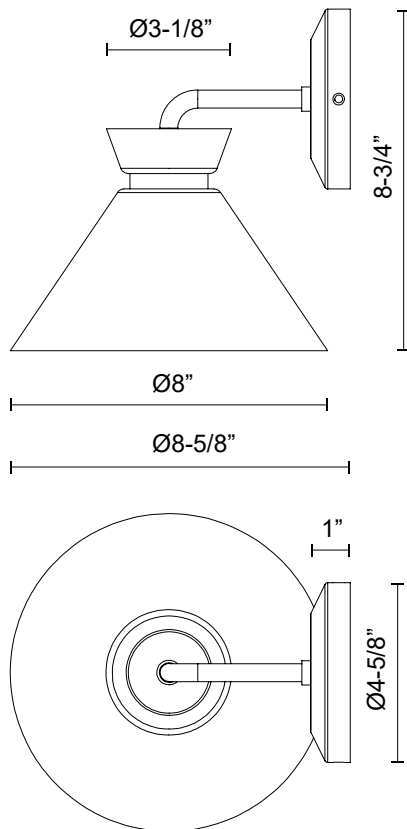

alora mood

P. 1.855.855.8926

CANADA: 102-19028 27th Ave. - Surrey, BC V3Z 5T1

USA: 3035 E. Lone Mountain Rd - Las Vegas, NV, 89081

HALSTON WV470108MBGO

FIXTURE DIMENSIONS	W8" x H8-3/4" x E8-5/8"
HEIGHT FROM CENTER	6-1/2"
EXTENSION	8-5/8"
LAMP TYPE	E12
MAX WATTAGE	40W
BULB QTY	1
BULBS INCLUDED	No
RECOMMENDED BULB TYPE	Candelabra
VOLTAGE	120V
GLASS DETAILS	Glossy Opal Glass
MATERIAL	Glass; Steel;
INSTALL OPTIONS	Up/Down
LOCATION	Damp
BARCODE	UPC 69175907229
CANOPY DIMENSIONS	D4-5/8" x H1"
FINISH OPTION(S)	Glossy Opal Glass; Matte Black;
BRAND	Alora Mood

[D - Diameter, L - Length, W - Width, H - Height, E - Extension]

AVAILABLE FINISHES:

WV470108MBGO

*For complete warranty terms, please visit: www.aloralighting.com/warranty