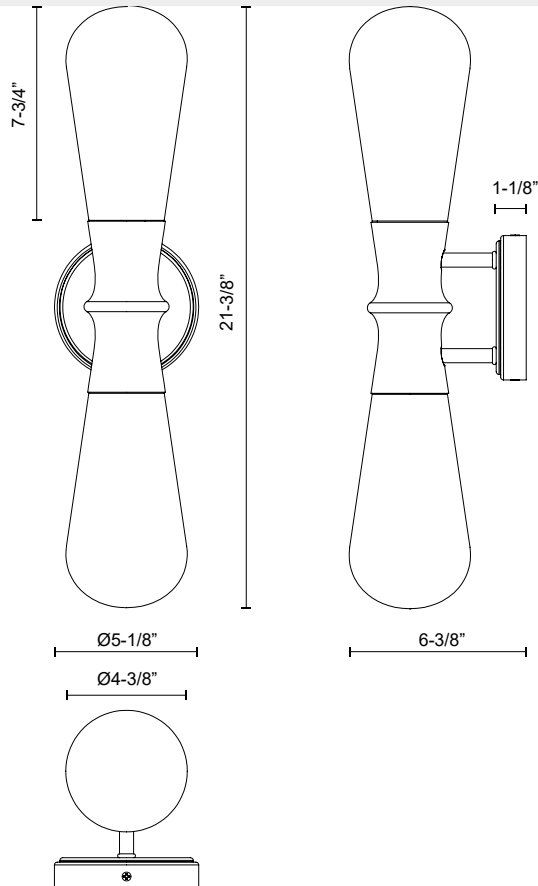

alora mood

P. 1.855.855.8926

CANADA: 19054 28TH Avenue Surrey - BC V3Z 6M3

USA: 3035 E. Lone Mountain Rd - Las Vegas, NV, 89081

MARCEL WV464002

FIXTURE DIMENSIONS	W5-1/8" x H21-3/8" x E6-3/8"
GLASS DETAILS	Clear Glass
HEIGHT FROM CENTER	10-3/4"
EXTENSION	6-3/8"
LAMP TYPE	E26
WATTAGE	2 x 60W
MAX WATTAGE	60W
BULB QTY	2
BULBS INCLUDED	No
VOLTAGE	120V
MATERIAL	Steel
INSTALL OPTIONS	All Orientation
LOCATION	Damp
CANOPY DIMENSIONS	D5-1/8" x E1-1/8"
BRAND	Alora Mood

[D - Diameter, L - Length, W - Width, H - Height, E - Extension]

AVAILABLE FINISHES:

WV464002AG
Aged Gold

WV464002CH
Chrome

WV464002MB
Matte Black

*For complete warranty terms, please visit: www.aloralighting.com/warranty