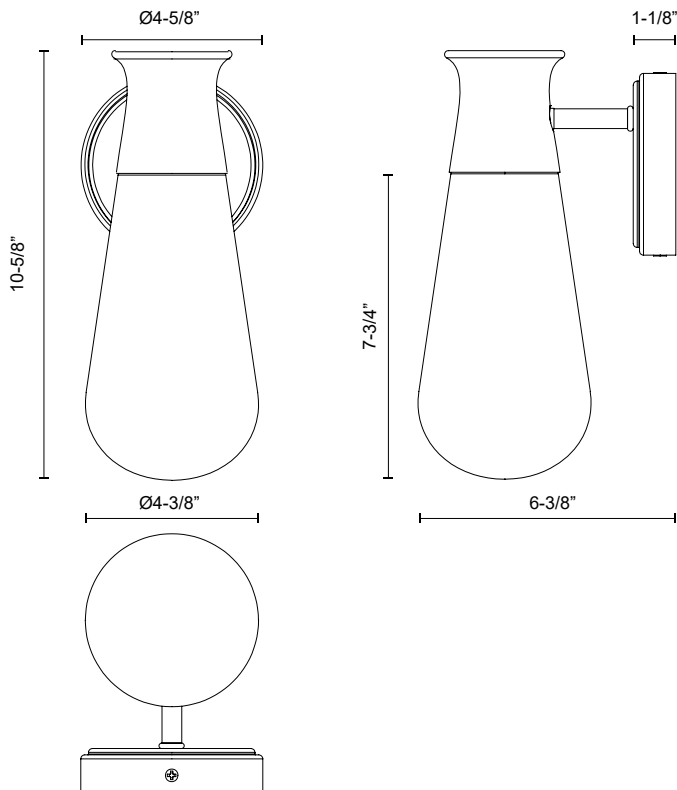

alora mood

P. 1.855.855.8926

CANADA: 19054 28TH Avenue Surrey - BC V3Z 6M3

USA: 3035 E. Lone Mountain Rd - Las Vegas, NV, 89081

MARCEL WV464001

FIXTURE DIMENSIONS	W4-5/8" x H10-5/8" x E6-3/8"
GLASS DETAILS	Clear Glass
HEIGHT FROM CENTER	7-7/8"
EXTENSION	6-3/8"
LAMP TYPE	E26
WATTAGE	1 x 60W
MAX WATTAGE	60W
BULB QTY	1
BULBS INCLUDED	No
VOLTAGE	120V
MATERIAL	Steel
INSTALL OPTIONS	Up or Down
LOCATION	Damp
CANOPY DIMENSIONS	D4-5/8" x E1-1/8"
BRAND	Alora Mood

[D - Diameter, L - Length, W - Width, H - Height, E - Extension]

AVAILABLE FINISHES:

WV464001AG
Aged Gold

WV464001CH
Chrome

WV464001MB
Matte Black

*For complete warranty terms, please visit: www.aloralighting.com/warranty