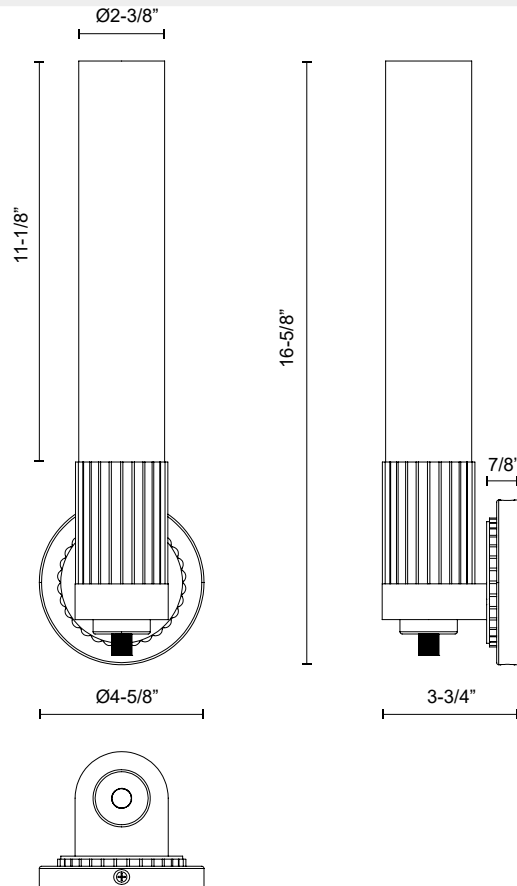

alora mood

P. 1.855.855.8926

CANADA: 19054 28TH Avenue Surrey - BC V3Z 6M3

USA: 3035 E. Lone Mountain Rd - Las Vegas, NV, 89081

RUE WV416101

FIXTURE DIMENSIONS	W4-5/8" x H16-5/8" x E3-3/4"
GLASS DETAILS	Glossy Opal Glass
HEIGHT FROM CENTER	14-3/8"
EXTENSION	3-3/4"
LAMP TYPE	E26
WATTAGE	1 x 60W
MAX WATTAGE	60W
BULB QTY	1
BULBS INCLUDED	No
VOLTAGE	120V
MATERIAL	Steel
ADA COMPLIANT	YES
LOCATION	Damp
CANOPY DIMENSIONS	D4-5/8" x E7/8"
BRAND	Alora Mood

[D - Diameter, L - Length, W - Width, H - Height, E - Extension]

AVAILABLE FINISHES:

*For complete warranty terms, please visit: www.aloralighting.com/warranty

WWW.ALORAMOOD.COM