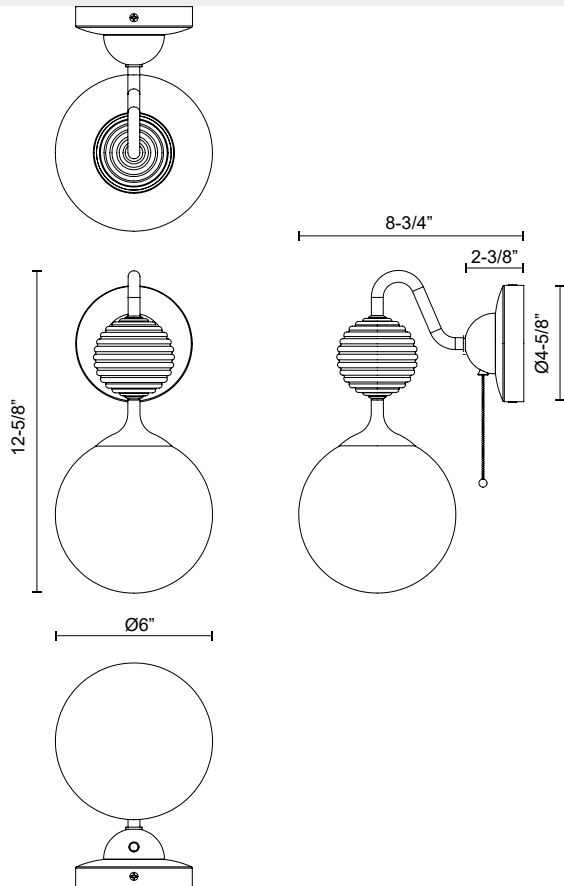

alora mood

P. 1.855.855.8926

CANADA: 19054 28TH Avenue Surrey - BC V3Z 6M3

USA: 3035 E. Lone Mountain Rd - Las Vegas, NV, 89081

CELIA WV415306

FIXTURE DIMENSIONS	W6" x H12-5/8" x E8-3/4"
GLASS DETAILS	Matte Opal Glass + Clear Ribbed Glass
HEIGHT FROM CENTER	9-3/4"
EXTENSION	8-3/4"
LAMP TYPE	E12
WATTAGE	1 x 60W
MAX WATTAGE	60W
BULB QTY	1
BULBS INCLUDED	No
VOLTAGE	120V
MATERIAL	Steel
LOCATION	Damp
SWITCH	Pull Chain
CANOPY DIMENSIONS	D4-5/8" x E2-3/8"
BRAND	Alora Mood

[D - Diameter, L - Length, W - Width, H - Height, E - Extension]

AVAILABLE FINISHES:

WV415306BGOP
Brushed
Gold/Opal Glass

WV415306MBOP
Matte Black/Opal
Glass

*For complete warranty terms, please visit: www.aloralighting.com/warranty