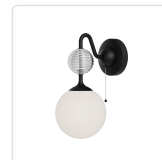

alora mood

P. 1.855.855.8926

CANADA: 19054 28TH Avenue Surrey - BC V3Z 6M3

USA: 3035 E. Lone Mountain Rd - Las Vegas, NV, 89081

CELIA WV415306

FIXTURE DIMENSIONS	W6" x H12-5/8" x E8-3/4"
GLASS DETAILS	Matte Opal Glass + Clear Ribbed Glass
HEIGHT FROM CENTER	9-3/4"
EXTENSION	8-3/4"
LAMP TYPE	E12
WATTAGE	1 x 60W
MAX WATTAGE	60W
BULB QTY	1
BULBS INCLUDED	No
VOLTAGE	120V
MATERIAL	Steel
LOCATION	Damp
SWITCH	Pull Chain
CANOPY DIMENSIONS	D4-5/8" x E2-3/8"
BRAND	Alora Mood

[D - Diameter, L - Length, W - Width, H - Height, E - Extension]

AVAILABLE FINISHES:

WV415306BGOP
Brushed
Gold/Opal Glass

WV415306MBOP
Matte Black/Opal
Glass

*For complete warranty terms, please visit: www.aloralighting.com/warranty