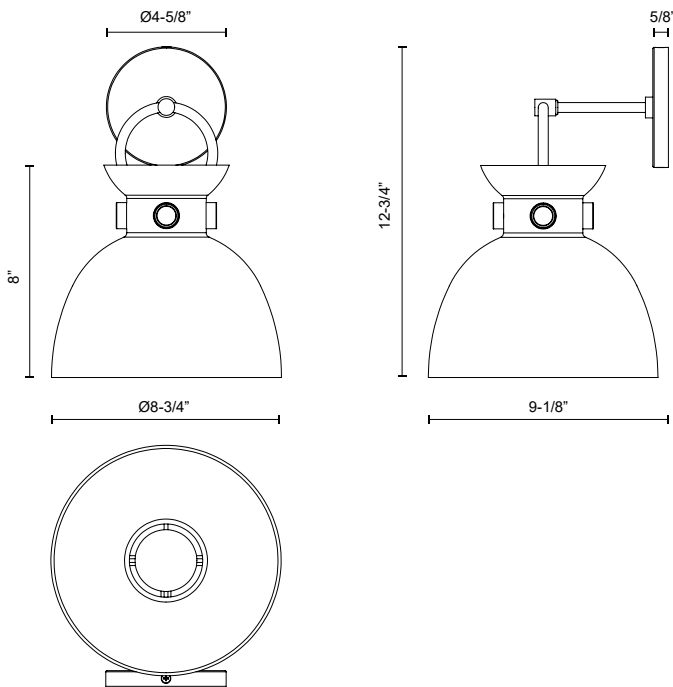

alora mood

P. 1.855.855.8926

CANADA: 19054 28TH Avenue Surrey - BC V3Z 6M3

USA: 3035 E. Lone Mountain Rd - Las Vegas, NV, 89081

WALDO WV411809

FIXTURE DIMENSIONS	W8-3/4" x H12-3/4" x E9-1/8"
GLASS DETAILS	Clear Glass, Glossy Opal Glass or Smoked Glass
HEIGHT FROM CENTER	10-1/2"
EXTENSION	9-1/8"
LAMP TYPE	E26
WATTAGE	1 x 60W
MAX WATTAGE	60W
BULB QTY	1
BULBS INCLUDED	No
VOLTAGE	120V
MATERIAL	Steel
INSTALL OPTIONS	Down Only
LOCATION	Damp
CANOPY DIMENSIONS	D4-5/8" x E5/8"
BRAND	Alora Mood

[D - Diameter, L - Length, W - Width, H - Height, E - Extension]

AVAILABLE FINISHES:

*For complete warranty terms, please visit: www.aloralighting.com/warranty

WWW.ALORAMOOD.COM