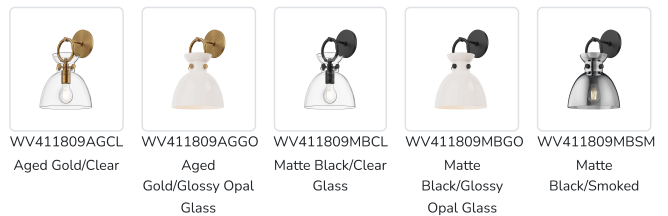

alora mood

P. 1.855.855.8926

CANADA: 19054 28TH Avenue Surrey - BC V3Z 6M3

USA: 3035 E. Lone Mountain Rd - Las Vegas, NV, 89081

WALDO WV411809

FIXTURE DIMENSIONS	W8-3/4" x H12-3/4" x E9-1/8"
GLASS DETAILS	Clear Glass, Glossy Opal Glass or Smoked Glass
HEIGHT FROM CENTER	10-1/2"
EXTENSION	9-1/8"
LAMP TYPE	E26
WATTAGE	1 x 60W
MAX WATTAGE	60W
BULB QTY	1
BULBS INCLUDED	No
VOLTAGE	120V
MATERIAL	Steel
INSTALL OPTIONS	Down Only
LOCATION	Damp
CANOPY DIMENSIONS	D4-5/8" x E5/8"
BRAND	Alora Mood

[D - Diameter, L - Length, W - Width, H - Height, E - Extension]

AVAILABLE FINISHES:

*For complete warranty terms, please visit: www.aloralighting.com/warranty

WWW.ALORAMOOD.COM