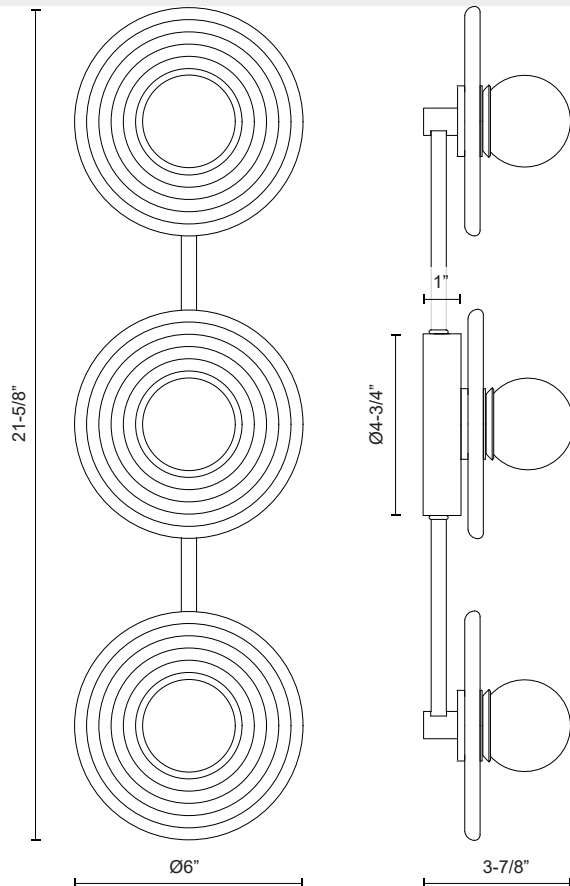

DAHLIA WV346322

FIXTURE DIMENSIONS	W6" x H21-5/8" x E3-7/8"
HEIGHT FROM CENTER	10-7/8"
EXTENSION	3-7/8"
LIGHT SOURCE	LED with DC Driver
WATTAGE	11W
TOTAL LUMENS	880lm
DELIVERED LUMENS	520lm*
VOLTAGE	120V
COLOR TEMPERATURE	3000K
CRI (RA)	90CRI
DIMMABLE	Yes, TRIAC/ELV Dimmer (Not Included)
DIFFUSER DETAILS	Alabaster
GLASS DETAILS	Opal Glass
MATERIAL	Steel
ILLUMINATION DIRECTION	Omni-directional
INSTALL OPTIONS	Wall Mount, All Orientation
ADA COMPLIANT	YES
LOCATION	Damp
CANOPY DIMENSIONS	D4-3/4" x E1"
CEC TITLE 24 JA8	Yes, JA8-2022
BRAND	Alora

[D - Diameter, L - Length, W - Width, H - Height, E - Extension]

AVAILABLE FINISHES:

WV346322UBAR
Urban
Bronze/Alabaster

WV346322VBAR
Vintage
Brass/Alabaster

*For complete warranty terms, please visit: www.aloralighting.com/warranty