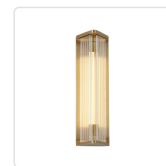

SABRE WV339112

FIXTURE DIMENSIONS	W4-3/8" x H11-1/8" x E3-7/8"
LIGHT SOURCE	LED with DC Driver
WATTAGE	6W
TOTAL LUMENS	480lm
DELIVERED LUMENS	PNCR-325lm; UBCR-237lm; VBCR-287lm;
VOLTAGE	120V
COLOR TEMPERATURE	2700K
CRI (RA)	90CRI
DIMMABLE	Yes, TRIAC or ELV Dimmer (Not Included)
GLASS DETAILS	Clear Glass
MATERIAL	Aluminum; Glass; Iron;
INSTALL OPTIONS	All Orientation; Wall;
ADA COMPLIANT	YES
LOCATION	Damp
BRAND	Alora

[D - Diameter, L - Length, W - Width, H - Height, E - Extension]

AVAILABLE FINISHES:

WV339112PNCR
Polished
Nickel/Ribbed
Glass

WV339112UBCR
Ribbed
Glass/Urban
Bronze

WV339112VBCR
Ribbed
Glass/Vintage
Brass