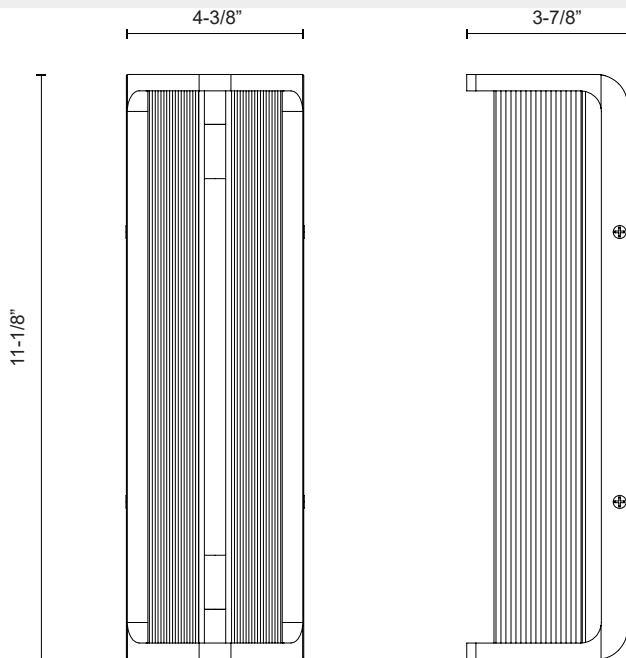

SABRE WV339112

FIXTURE DIMENSIONS	W4-3/8" x H11-1/8" x E3-7/8"
LIGHT SOURCE	LED with DC Driver
WATTAGE	6W
TOTAL LUMENS	480lm
DELIVERED LUMENS	PNCR-325lm; UBCR-237lm; VBCR-287lm;
VOLTAGE	120V
COLOR TEMPERATURE	2700K
CRI (RA)	90CRI
DIMMABLE	Yes, TRIAC or ELV Dimmer (Not Included)
GLASS DETAILS	Clear Glass
MATERIAL	Aluminum; Glass; Iron;
INSTALL OPTIONS	All Orientation; Wall;
ADA COMPLIANT	YES
LOCATION	Damp
BRAND	Alora

[D - Diameter, L - Length, W - Width, H - Height, E - Extension]

AVAILABLE FINISHES:

WV339112PNCR
Polished
Nickel/Ribbed
Glass

WV339112UBCR
Ribbed
Glass/Urban
Bronze

WV339112VBCR
Ribbed
Glass/Vintage
Brass