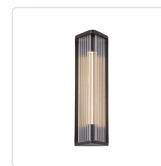

SABRE WV339112

FIXTURE DIMENSIONS	W4-3/8" x H11-1/8" x E3-7/8"
LIGHT SOURCE	LED with DC Driver
WATTAGE	6W
TOTAL LUMENS	480lm
DELIVERED LUMENS	PNCR-325lm; UBCR-237lm; VBCR-287lm;
VOLTAGE	120V
COLOR TEMPERATURE	2700K
CRI (RA)	90CRI
DIMMABLE	Yes, TRIAC or ELV Dimmer (Not Included)
GLASS DETAILS	Clear Glass
MATERIAL	Aluminum; Glass; Iron;
INSTALL OPTIONS	All Orientation; Wall;
ADA COMPLIANT	YES
LOCATION	Damp
BRAND	Alora

[D - Diameter, L - Length, W - Width, H - Height, E - Extension]

AVAILABLE FINISHES:

WV339112PNCR
Polished
Nickel/Ribbed
Glass

WV339112UBCR
Ribbed
Glass/Urban
Bronze

WV339112VBCR
Ribbed
Glass/Vintage
Brass