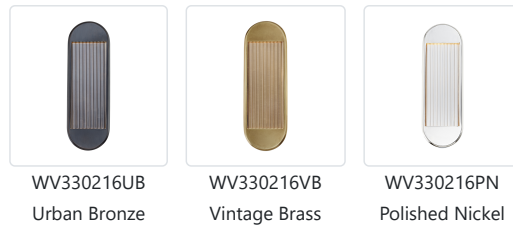

## PALAIS WV330216

FIXTURE DIMENSIONS	W5-5/8" x H16-5/8" x E1-1/2"
LIGHT SOURCE	AC LED Module
WATTAGE	17W
TOTAL LUMENS	1360lm
DELIVERED LUMENS	PN-600lm*; UB-500lm*; VB-550lm*;
VOLTAGE	120V
COLOR TEMPERATURE	3000K
CRI (RA)	90CRI
DIMMABLE	Yes, ELV Dimmer (Not Included)
DIFFUSER DETAILS	Clear Ribbed Acrylic
MATERIAL	Acrylic; Iron;
INSTALL OPTIONS	All Orientation; Wall;
ADA COMPLIANT	YES
LOCATION	Damp
BRAND	Alora

[ D - Diameter, L - Length, W - Width, H - Height, E - Extension ]

### AVAILABLE FINISHES:

WV330216UB  
Urban Bronze

WV330216VB  
Vintage Brass

WV330216PN  
Polished Nickel

\*For complete warranty terms, please visit: [www.aloralighting.com/warranty](http://www.aloralighting.com/warranty)