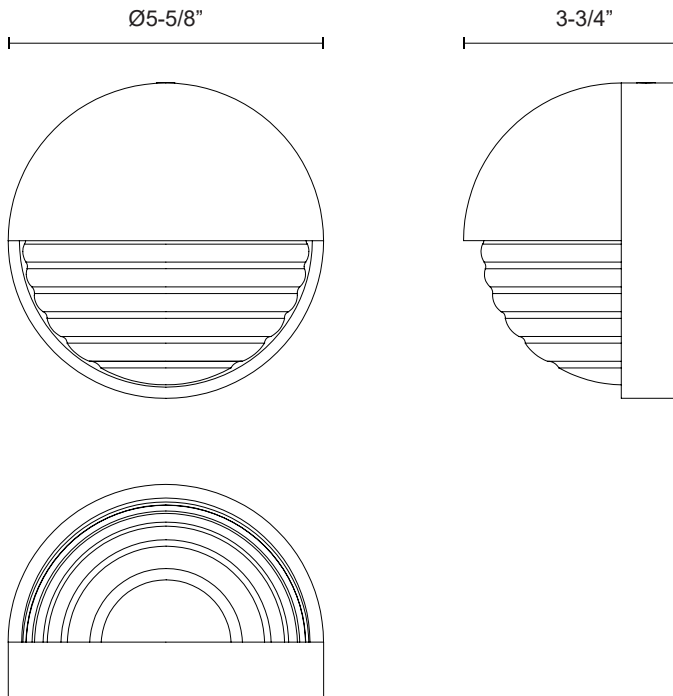

PALAIS WV330106

FIXTURE DIMENSIONS	D5-5/8" x E3-3/4"
LIGHT SOURCE	AC LED Module
WATTAGE	9W
TOTAL LUMENS	720lm
DELIVERED LUMENS	PNCR – 307lm; UBCR – 168lm; VBCR – 196lm;
VOLTAGE	120V
COLOR TEMPERATURE	3000K
CRI (RA)	90CRI
DIMMABLE	Yes, ELV Dimmer (Not Included)
GLASS DETAILS	Clear Glass
MATERIAL	Glass; Iron;
INSTALL OPTIONS	All Orientation; Wall;
ADA COMPLIANT	YES
LOCATION	Damp
BRAND	Alora

[D - Diameter, L - Length, W - Width, H - Height, E - Extension]

AVAILABLE FINISHES:

WV330106PNCR	WV330106UBCR	WV330106VBCR
Polished Nickel/Ribbed Glass	Ribbed Glass/Urban Bronze	Ribbed Glass/Vintage Brass