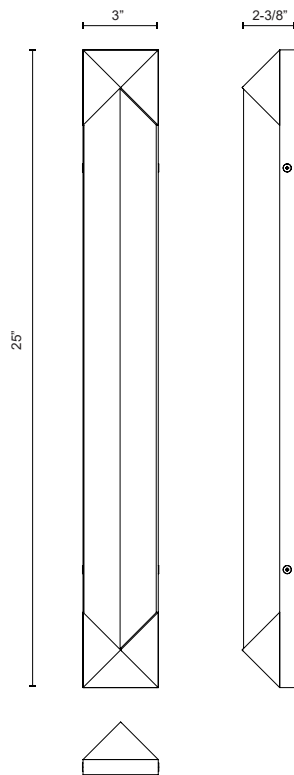

CAESAR WV323225

FIXTURE DIMENSIONS	W3" x H25" x E2-3/8"
LIGHT SOURCE	AC LED Module
WATTAGE	31W
TOTAL LUMENS	2400lm
DELIVERED LUMENS	PNAR – 1717lm; UBAR – 1667lm; VBAR-1700lm*;
VOLTAGE	120V
COLOR TEMPERATURE	3000K
CRI (RA)	90CRI
DIMMABLE	Yes, ELV Dimmer (Not Included)
MATERIAL	Alabaster; Iron;
INSTALL OPTIONS	All Orientation; Wall;
ADA COMPLIANT	YES
LOCATION	Damp
BRAND	Alora

[D - Diameter, L - Length, W - Width, H - Height, E - Extension]

AVAILABLE FINISHES:

WV323225PNAR
Polished
Nickel/Alabaster

WV323225UBAR
Urban
Bronze/Alabaster

WV323225VBAR
Vintage
Brass/Alabaster

*For complete warranty terms, please visit: www.aloralighting.com/warranty