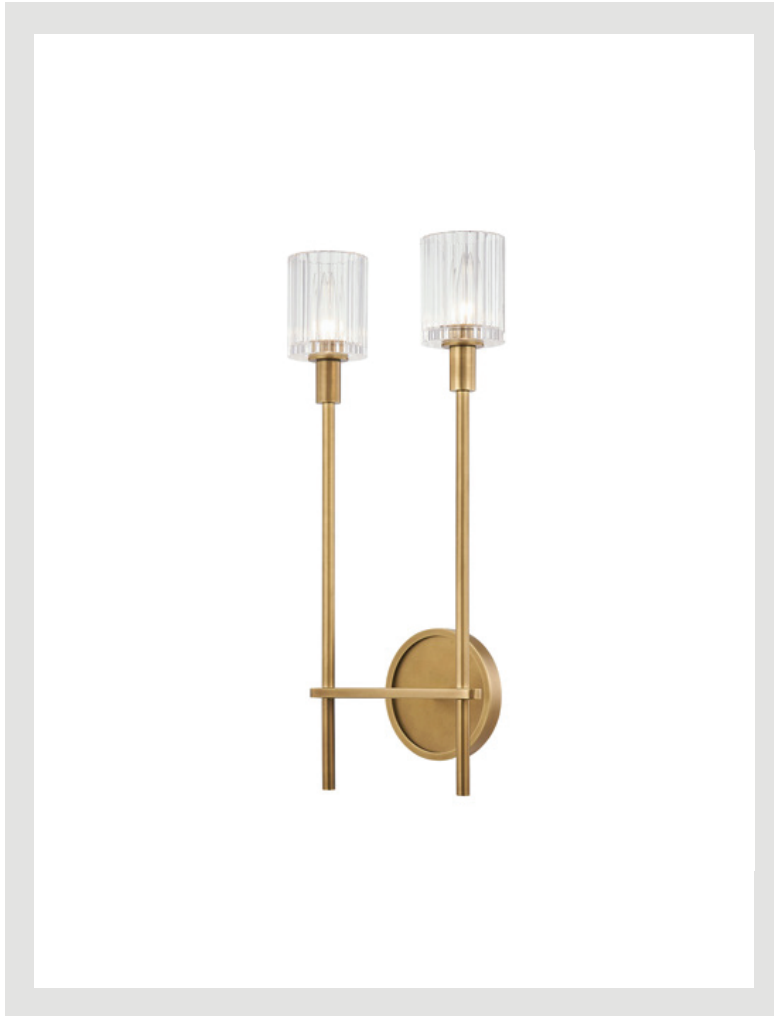

## SALITA

WV314302VBRC

FIXTURE DIMENSIONS	9.5"W x 20.3"H x 5.9"E
HEIGHT FROM CENTER	16.6"
WEIGHT	6 LBS
GLASS	Ribbed Crystal
MATERIAL	Iron + Crystal
CANOPY SIZE	5.1"D x 0.8"H
LAMPING	2 x 60W, E12
VOLTAGE	120V
WIRE   ROD LENGTH	-
CORD TYPE	-
MINIMUM HANG HEIGHT	-
INSTALL OPTIONS	-
ADA COMPLIANT	-
CERTIFICATION	UL
UPC	841387004003
PACKAGE SIZE	19.7" x 11.4" x 10"
PACKAGE WEIGHT	7.5 LBS

[ D - Diameter, L - Length, W - Width, H - Height, E - Extension ]

\*For complete warranty terms, please visit:  
[www.aloralighting.com/warranty](http://www.aloralighting.com/warranty)