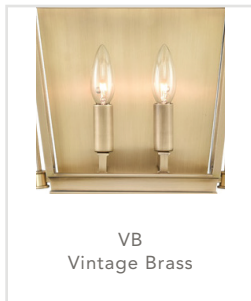

alora

P. 1.833.MY ALORA (692.5672)

CANADA: 102-19028 27TH Ave. - Surrey, BC V3Z 5T1

USA: 3035 E. Lone Mountain Rd - Las Vegas, NV, 89081

MANOR

WV312202VB

FIXTURE DIMENSIONS	12"W x 13.7"H x 6.8"E
HEIGHT FROM CENTER	8.7"
WEIGHT	-
GLASS	-
MATERIAL	Brass & Steel
CANOPY SIZE	10.1"W x 10"H x 0.8"E
LAMPING	2 x 60W, E12
VOLTAGE	120V
WIRE / CORD LENGTH	-
CORD TYPE	-
MINIMUM HANG HEIGHT	-
INSTALL OPTIONS	-
ADA COMPLIANT	-
CERTIFICATION	UL
UPC	841387003389
PACKAGE SIZE	-
PACKAGE WEIGHT	-

[D - Diameter, L - Length, W - Width, H - Height, E - Extension]

AVAILABLE FINISHES:

*For complete warranty terms, please visit:
www.aloralighting.com/warranty