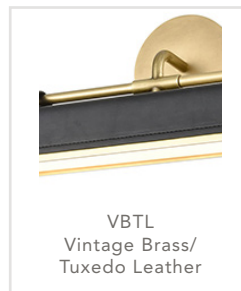

AVAILABLE FINISHES:

LED INFO

WATTAGE	35W
LUMENS	690lm
COLOR TEMPERATURE	2700K
CRI	90
DIMMABLE	Yes

*For complete warranty terms, please visit:
www.aloralighting.com/warranty