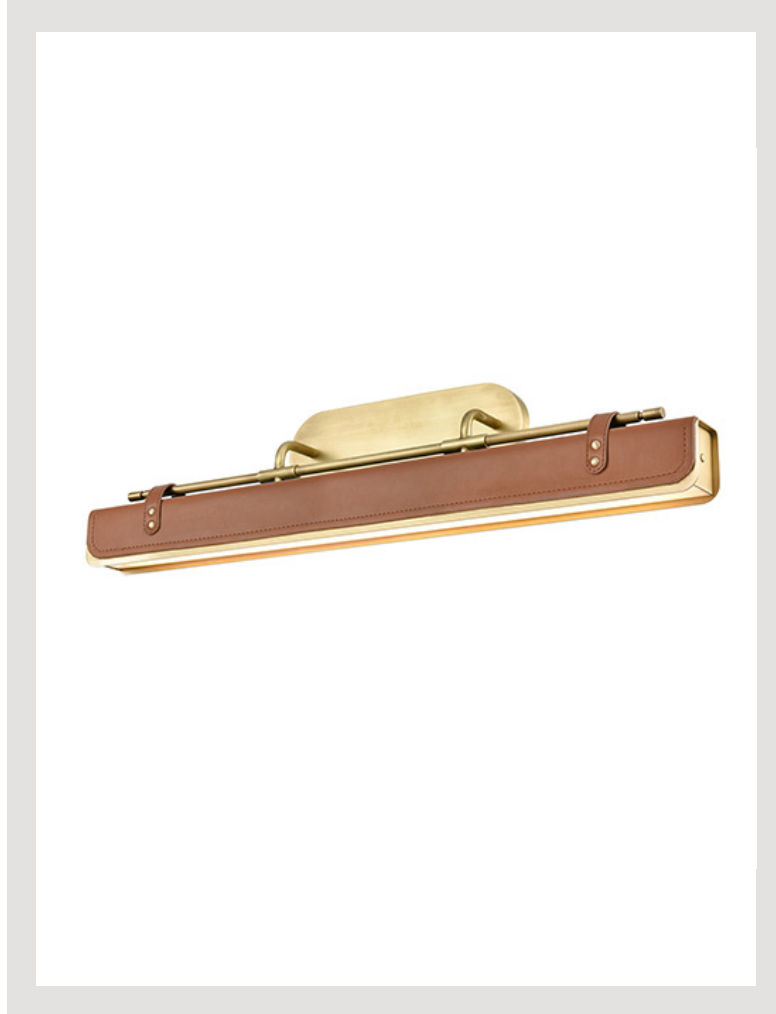

## VALISE

WV307931VBCL

FIXTURE DIMENSIONS	31.5" W x 7.1" H x 4.4" E
HEIGHT FROM CENTER	2"
WEIGHT	-
GLASS	-
MATERIAL	Steel & Vegan Leather
CANOPY SIZE	12.6" W x 4.5" H x 0.8" E
LAMPING	LED - details below
VOLTAGE	120V
WIRE / CORD LENGTH	-
CORD TYPE	-
MINIMUM HANG HEIGHT	-
INSTALL OPTIONS	-
ADA COMPLIANT	-
CERTIFICATION	ETL
UPC	841387000715
PACKAGE SIZE	34.2" x 9.3" x 6.1"
PACKAGE WEIGHT	13.5 LBS