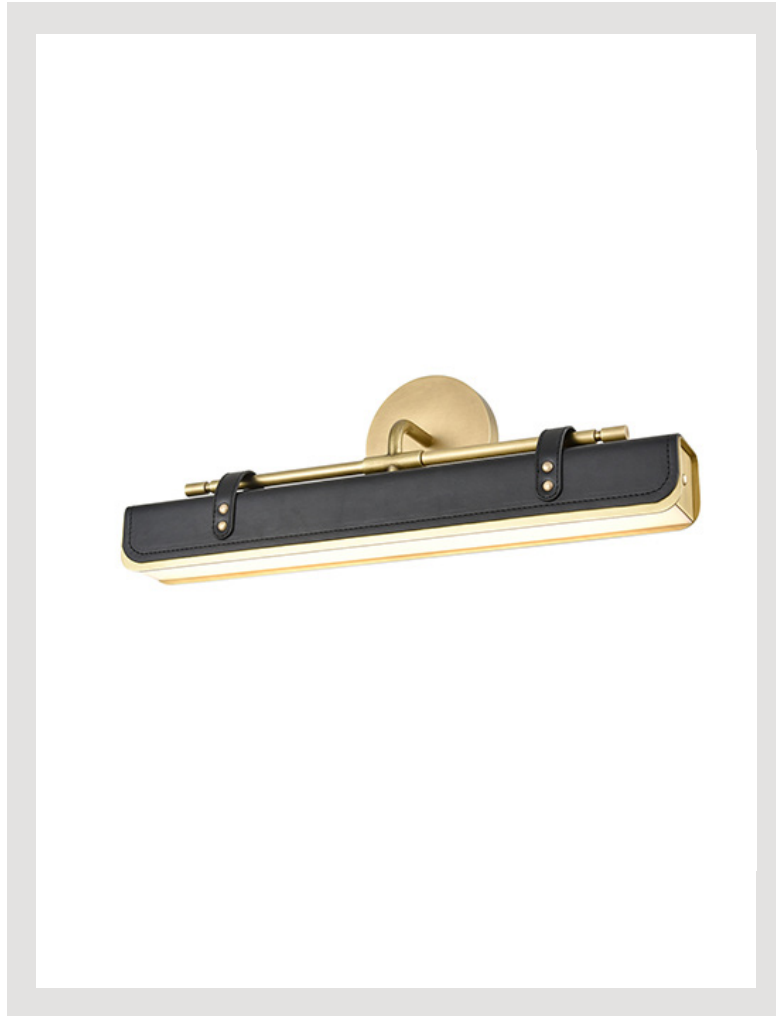

VALISE

WV307919VBTL

FIXTURE DIMENSIONS	19.6" W x 7.1" H x 4.4" E
HEIGHT FROM CENTER	2.4"
WEIGHT	-
GLASS	-
MATERIAL	Steel & Vegan Leather
CANOPY SIZE	4.8" D x 0.8" E
LAMPING	LED - details below
VOLTAGE	120V
WIRE / CORD LENGTH	-
CORD TYPE	-
MINIMUM HANG HEIGHT	-
INSTALL OPTIONS	-
ADA COMPLIANT	-
CERTIFICATION	ETL
UPC	841387000692
PACKAGE SIZE	21.3" x 8.8" x 5.8"
PACKAGE WEIGHT	5.9 LBS

[D - Diameter, L - Length, W - Width, H - Height, E - Extension]

AVAILABLE FINISHES:

LED INFO

WATTAGE	16W
LUMENS	380lm
COLOR TEMPERATURE	2700K
CRI	90
DIMMABLE	Yes

*For complete warranty terms, please visit:
www.aloralighting.com/warranty