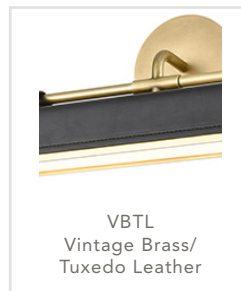

VALISE

WV307919VBTL

FIXTURE DIMENSIONS	19.6" W x 7.1" H x 4.4" E
HEIGHT FROM CENTER	2.4"
WEIGHT	-
GLASS	-
MATERIAL	Steel & Vegan Leather
CANOPY SIZE	4.8" D x 0.8" E
LAMPING	LED - details below
VOLTAGE	120V
WIRE / CORD LENGTH	-
CORD TYPE	-
MINIMUM HANG HEIGHT	-
INSTALL OPTIONS	-
ADA COMPLIANT	-
CERTIFICATION	ETL
UPC	841387000692
PACKAGE SIZE	21.3" x 8.8" x 5.8"
PACKAGE WEIGHT	5.9 LBS

[D - Diameter, L - Length, W - Width, H - Height, E - Extension]

AVAILABLE FINISHES:

LED INFO

WATTAGE	16W
LUMENS	380lm
COLOR TEMPERATURE	2700K
CRI	90
DIMMABLE	Yes

*For complete warranty terms, please visit:
www.aloralighting.com/warranty