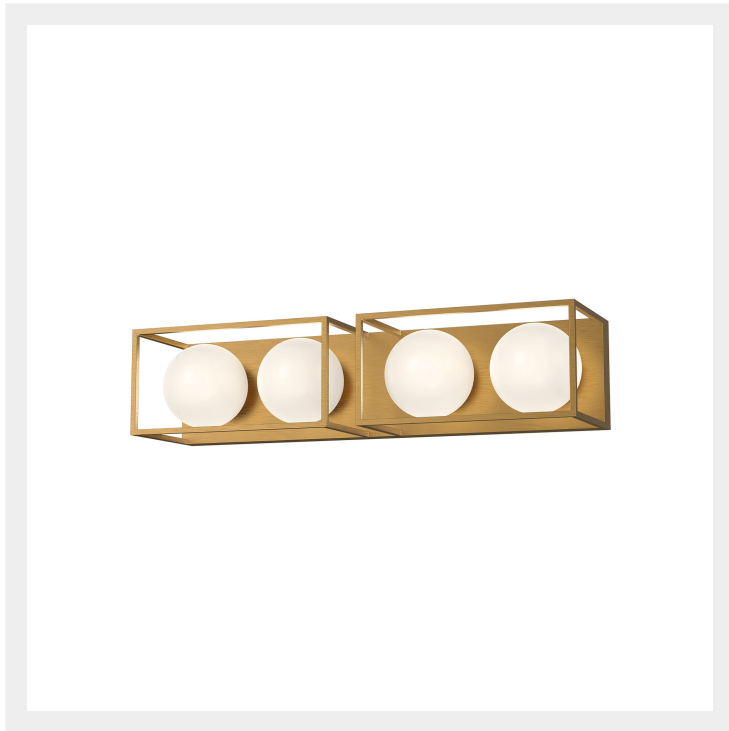

AMELIA VL519427AGOP

FIXTURE DIMENSIONS	W27" x H6-3/8" x E7-3/4"
HEIGHT FROM CENTER	3-1/8"
EXTENSION	7-3/4"
LAMP TYPE	E26
MAX WATTAGE	60W
BULB QTY	4
BULBS INCLUDED	No
RECOMMENDED BULB TYPE	A19
VOLTAGE	120V
GLASS DETAILS	Opal Glass
MATERIAL	Glass; Steel;
INSTALL OPTIONS	Horizontal/Vertical
LOCATION	Damp
BARCODE	UPC 69175907324
FINISH OPTION(S)	Aged Gold; Opal Matte Glass;
BRAND	Alora Mood

[D - Diameter, L - Length, W - Width, H - Height, E - Extension]

AVAILABLE FINISHES:

VL519427AGOP

*For complete warranty terms, please visit: www.aloralighting.com/warranty