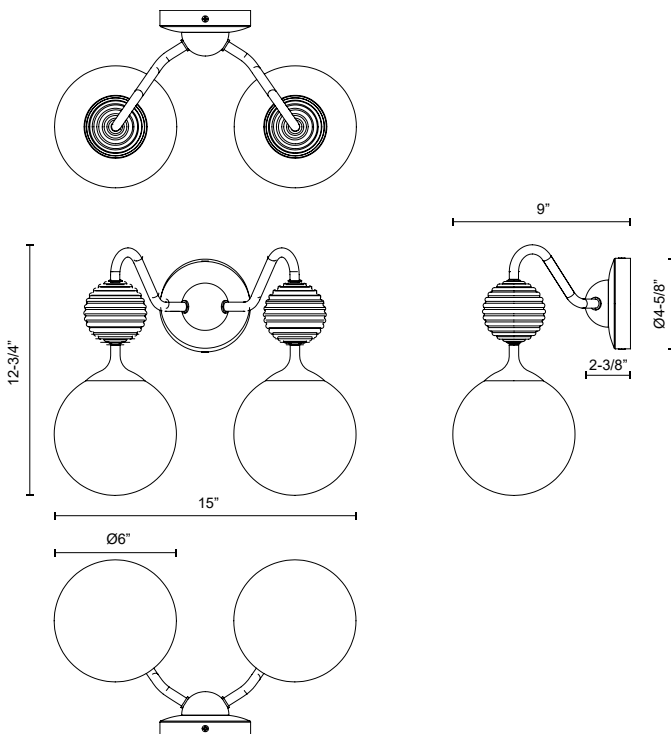

AVAILABLE FINISHES:

*For complete warranty terms, please visit: www.aloralighting.com/warranty